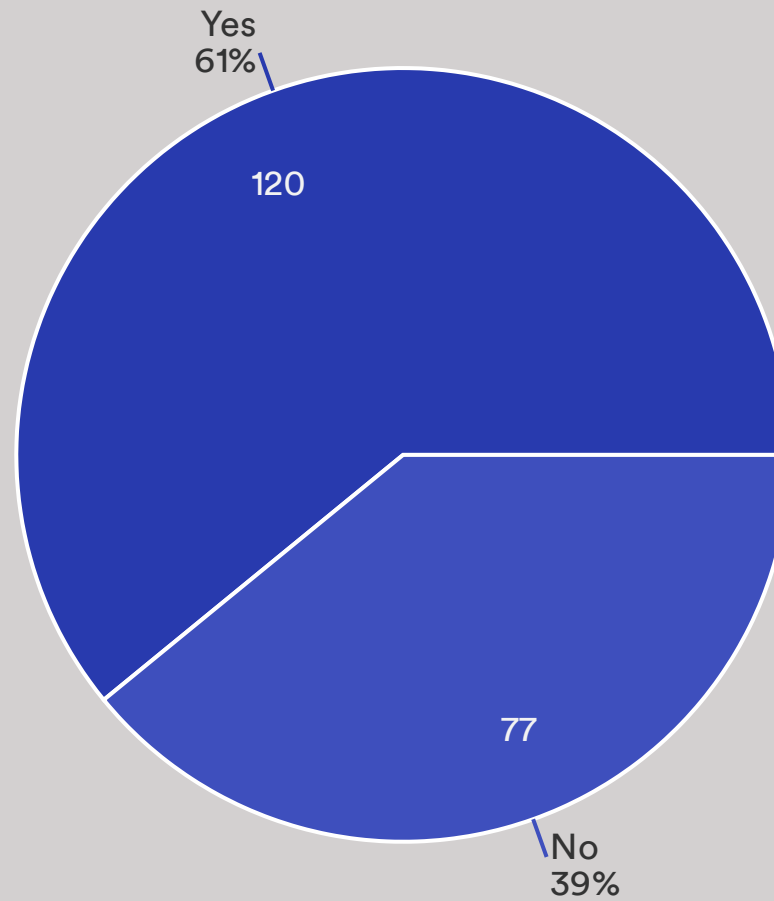

- Broomhill Meadow
- Torfield
- Torfield Playpark
- Jubilee Meadow

3.2.1a Would you like the basketball area extended to full size?

Data	Response	%
No	106	58%
Yes	77	42%

3.2.1b Would you like the basketball area to be marked out as a Netball court as well?

Data	Response	%
Yes	148	80%
No	37	20%

3.2.c Would you like to see a 5-A-Side football pitch marked out for Walking Football and training for Jnr. Football?

Data	Response	%
Yes	149	76%
No	47	24%

3.2.3d Would you like to see a Short Tennis (grass) Court marked out with retractable posts for nets?

Data	Response	%
Yes	121	64%
No	67	36%

3.2.3e Would you like to see Outside Gym Equipment erected in Torfield?

Data	Response	%
Yes	120	61%
No	77	39%

3.2.3f Would you like to see sports areas fenced off?

Data	Response	%
Yes	117	63%
No	70	37%