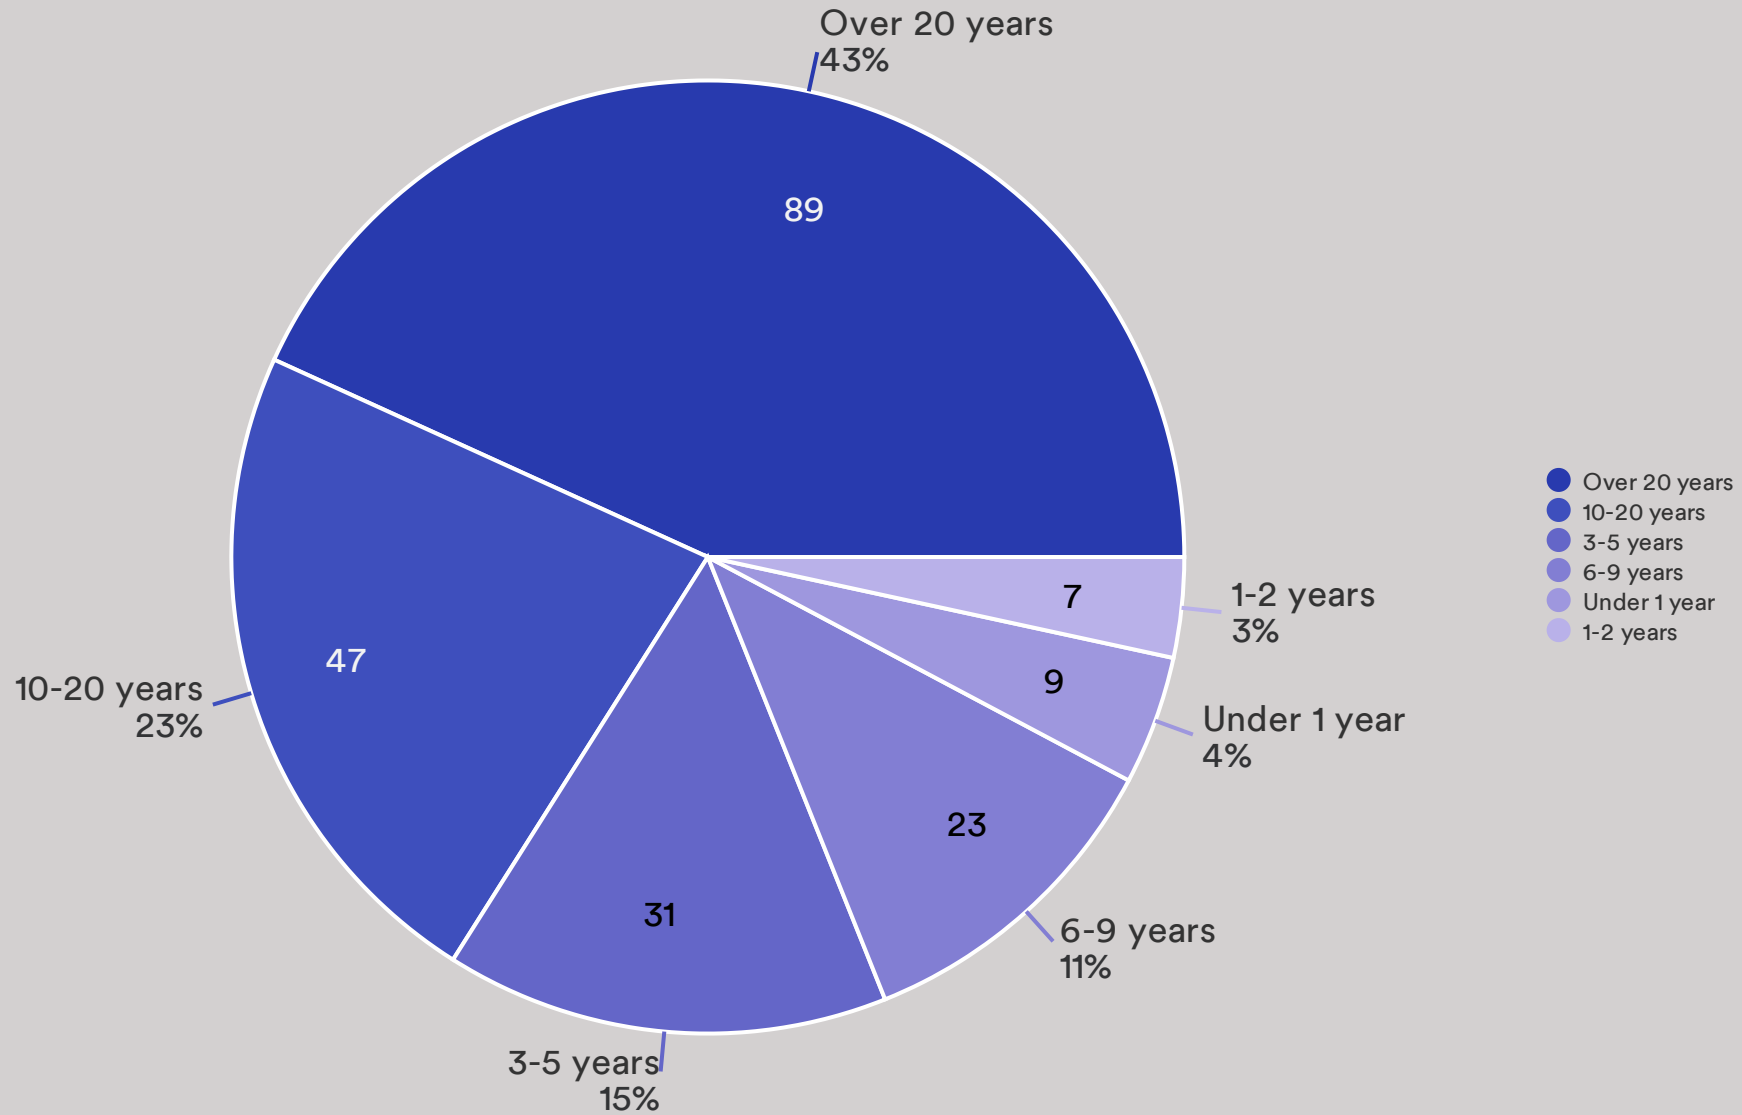

Green Spaces Consultation 2021

Marldon Parish Council

1.1.1 How long have you lived in the Parish?

1.1.2 Which of the following attracted you to the Parish or most makes you want to stay here?

1.1.3 Is your home?

Data	Response	%
Owner Occupied	195	95%
Rented Association	8	4%
Rented Private	3	1%

1.1.4 Do you expect to move within the next 10 years?

Data	Response	%
No	139	67%
Don't know	48	23%
Yes	20	10%

1.1.5 Do you have an elderly, disabled, or dependent relative living with you or might need to come and live with you?