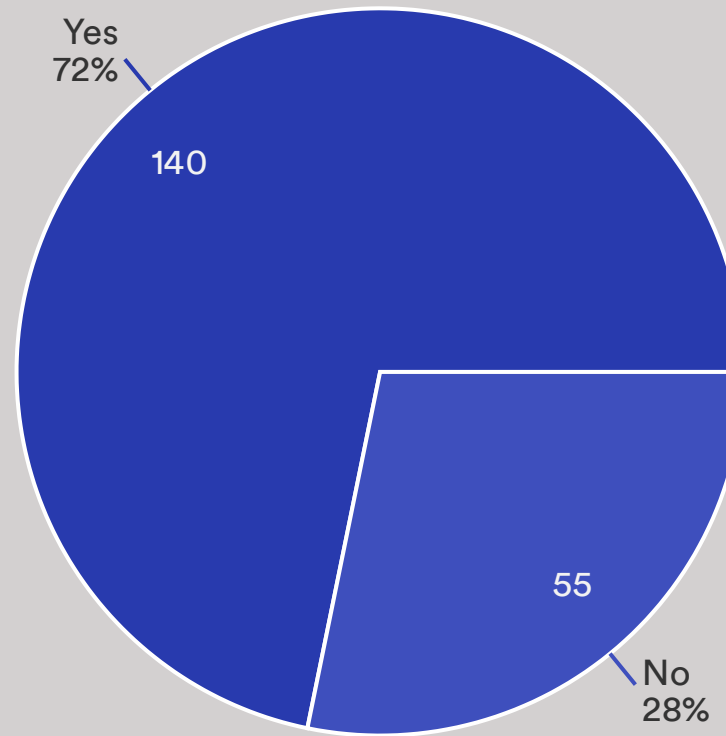

3.3b Would you like to see an avenue of Plane Trees running down the dual carriageway side of Broomhill?

Data	Response	%
Yes	140	72%
No	55	28%