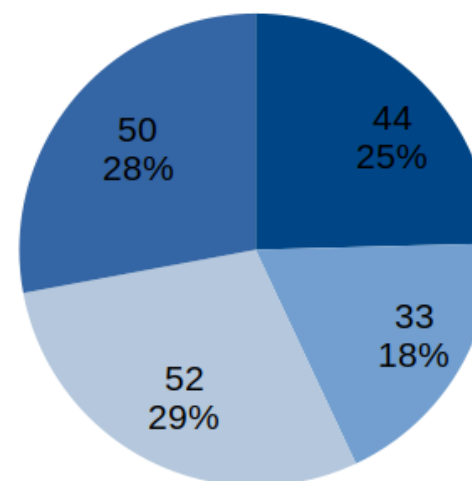

3.1.7 Do you visit any of the following?

3.1.8 Do you take your dog to these areas - (please tick)

3.1.9 How often do you visit each of these places?

Do you visit.....
DAILY.

- Broomhill Meadow
- Torfield
- Torfield Playpark
- Jubilee Meadow

Do you visit.....
WEEKLY.

- Broomhill Meadow
- Torfield
- Torfield Playpark
- Jubilee Meadow

Do you visit.....
MONTHLY.

- Broomhill Meadow
- Torfield
- Torfield Playpark
- Jubilee Meadow

Do you visit.....
Hardly Ever.

- Broomhill Meadow
- Torfield
- Torfield Playpark
- Jubilee Meadow

3.2.1a Would you like the basketball area extended to full size?

Data	Response	%
No	106	58%
Yes	77	42%

3.2.1b Would you like the basketball area to be marked out as a Netball court as well?