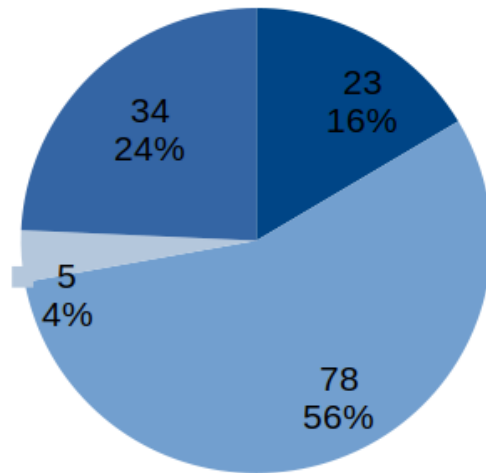

3.1.7 Do you visit any of the following?

3.1.8 Do you take your dog to these areas - (please tick)

3.1.9 How often do you visit each of these places?

Do you visit.....
DAILY.

- Broomhill Meadow
- Torfield
- Torfield Playpark
- Jubilee Meadow

Do you visit.....
WEEKLY.

- Broomhill Meadow
- Torfield
- Torfield Playpark
- Jubilee Meadow

Do you visit.....
MONTHLY.

- Broomhill Meadow
- Torfield
- Torfield Playpark
- Jubilee Meadow

Do you visit.....
Hardly Ever.