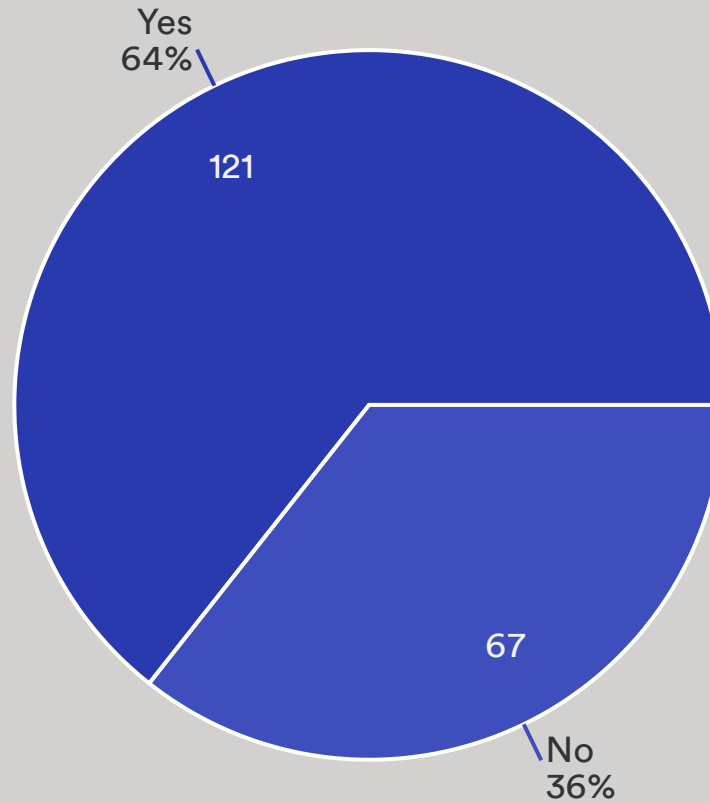

3.2.3d Would you like to see a Short Tennis (grass) Court marked out with retractable posts for nets?

Data	Response	%
Yes	121	64%
No	67	36%