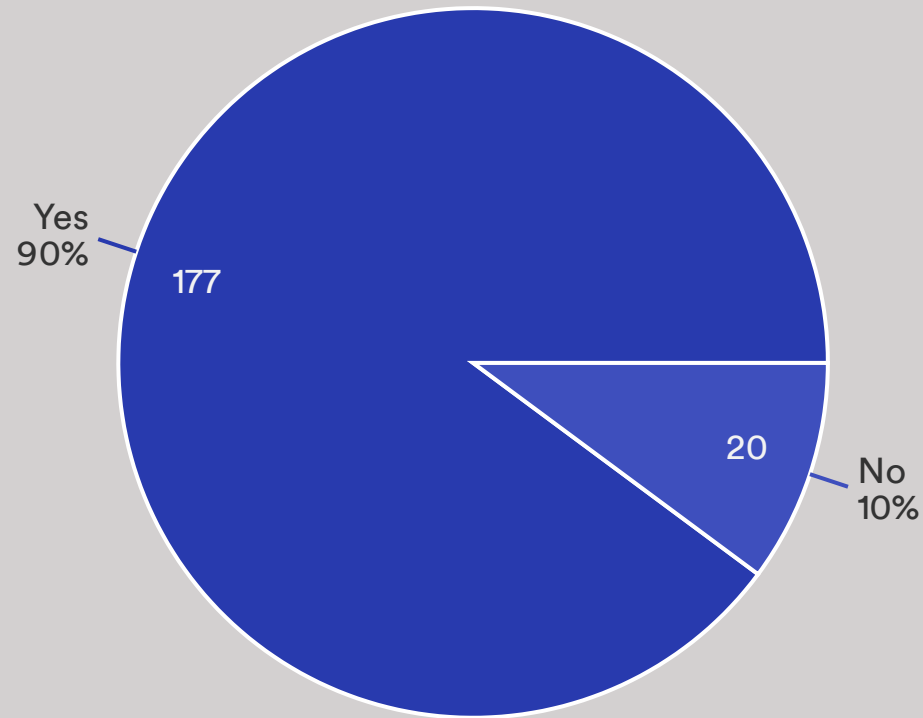

2.1.2 Would you support the Parish Council in managing the old and new Cemetery?

Data	Response	%
Yes	177	90%
No	20	10%