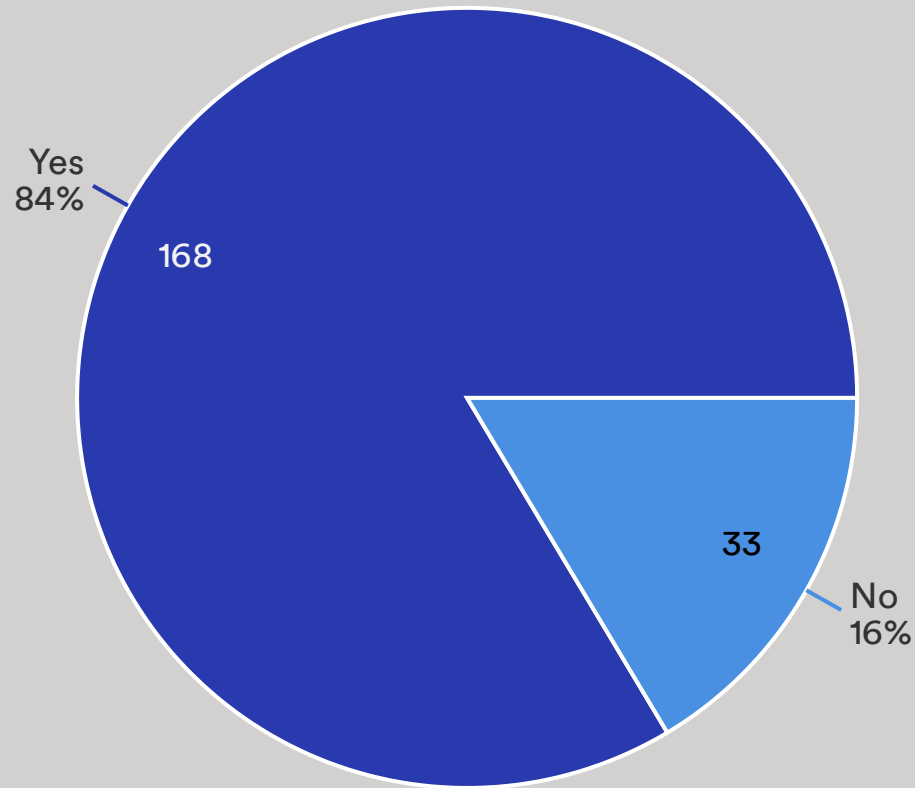

3.1.1 Would you support a cycle path from Marldon to Compton?

Data	Response	%
Yes	168	84%
No	33	16%