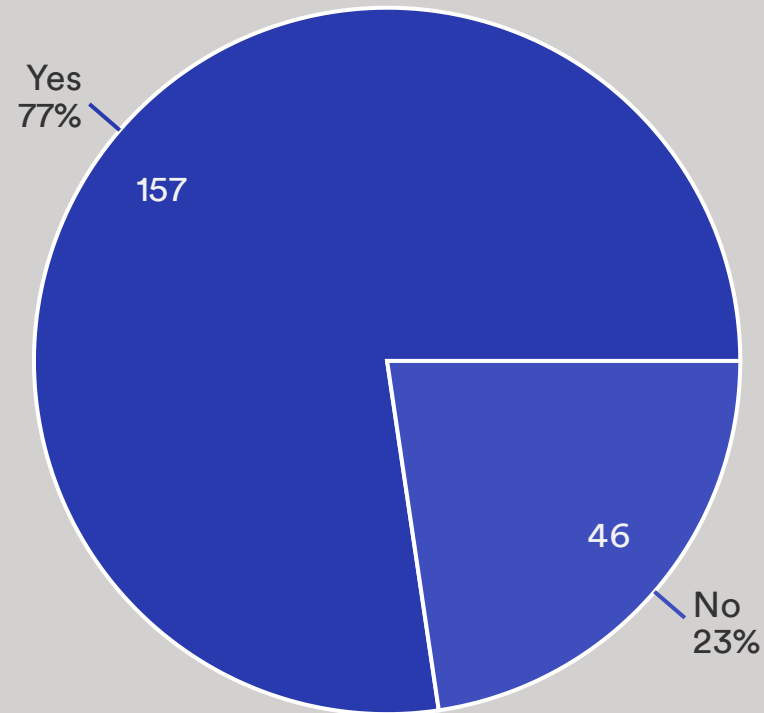

Data	Response	%
Yes	163	82%
No	36	18%

3.3b Would you like to see an avenue of Plane Trees running down the dual carriageway side of Broomhill?

Data	Response	%
Yes	140	72%
No	55	28%

3.3c Would you like to see an all weather natural track around Broomhill Meadow for runners, walkers and dog walkers?

Data	Response	%
Yes	143	72%
No	55	28%

3.3d Would you like to see outdoor gym equipment behind the hedge separating the two sections of Broomhill Meadow?

Data	Response	%
No	120	60%
Yes	79	40%

3.3e Would you like to see a picnic area within a wild flower meadow in Broomhill Meadow?