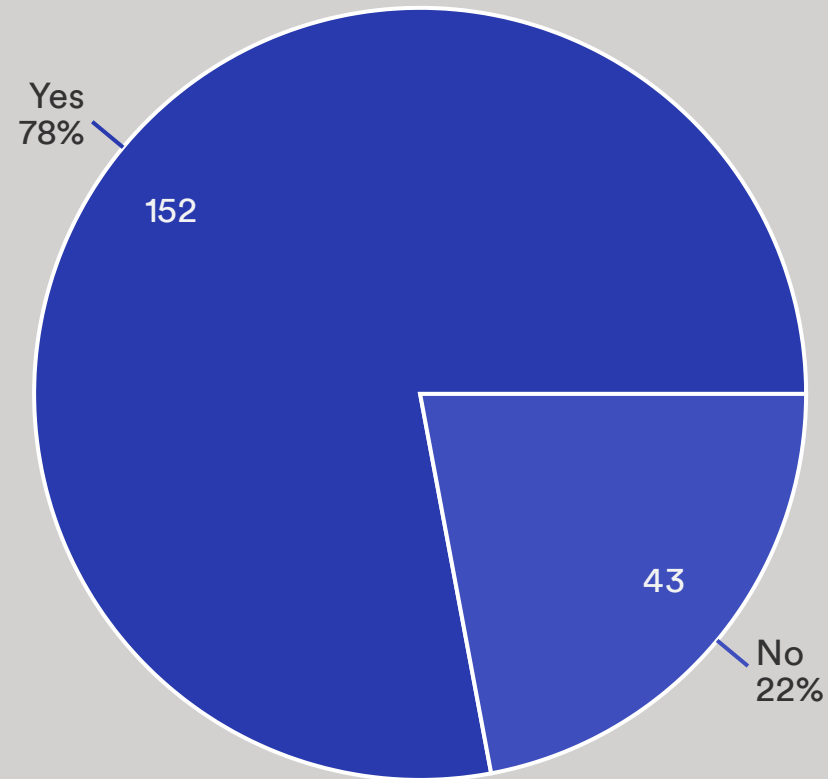

3.4a Would you like Jubilee Meadow to be kept exactly as it is now?

Data	Response	%
Yes	147	77%
No	45	23%

3.4b Would you like to see Jubilee Meadow as a Dog Free Zone?

Data	Response	%
No	152	77%
Yes	46	23%

3.4c Would you like to see dogs restricted to certain times of the year?

Data	Response	%
No	143	76%
Yes	46	24%

3.4d Would you like to see more seating in Jubilee Meadow?

Data	Response	%
Yes	152	78%
No	43	22%