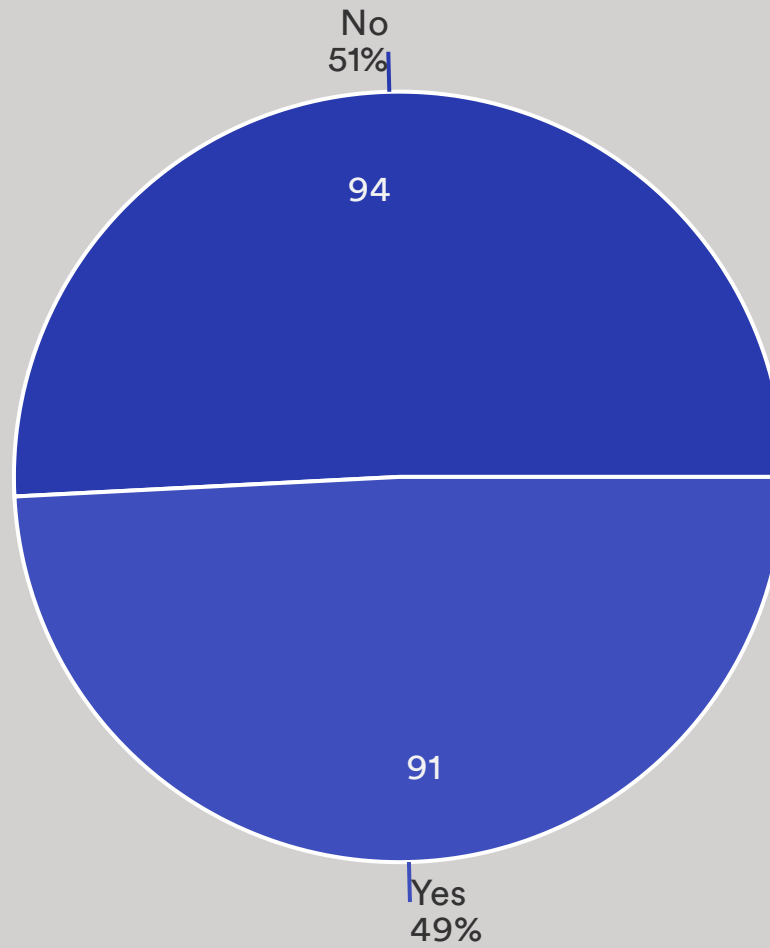

3.5e Would you like to see other forms of sport on Jubilee Meadow?

Data	Response	%
No	94	51%
Yes	91	49%