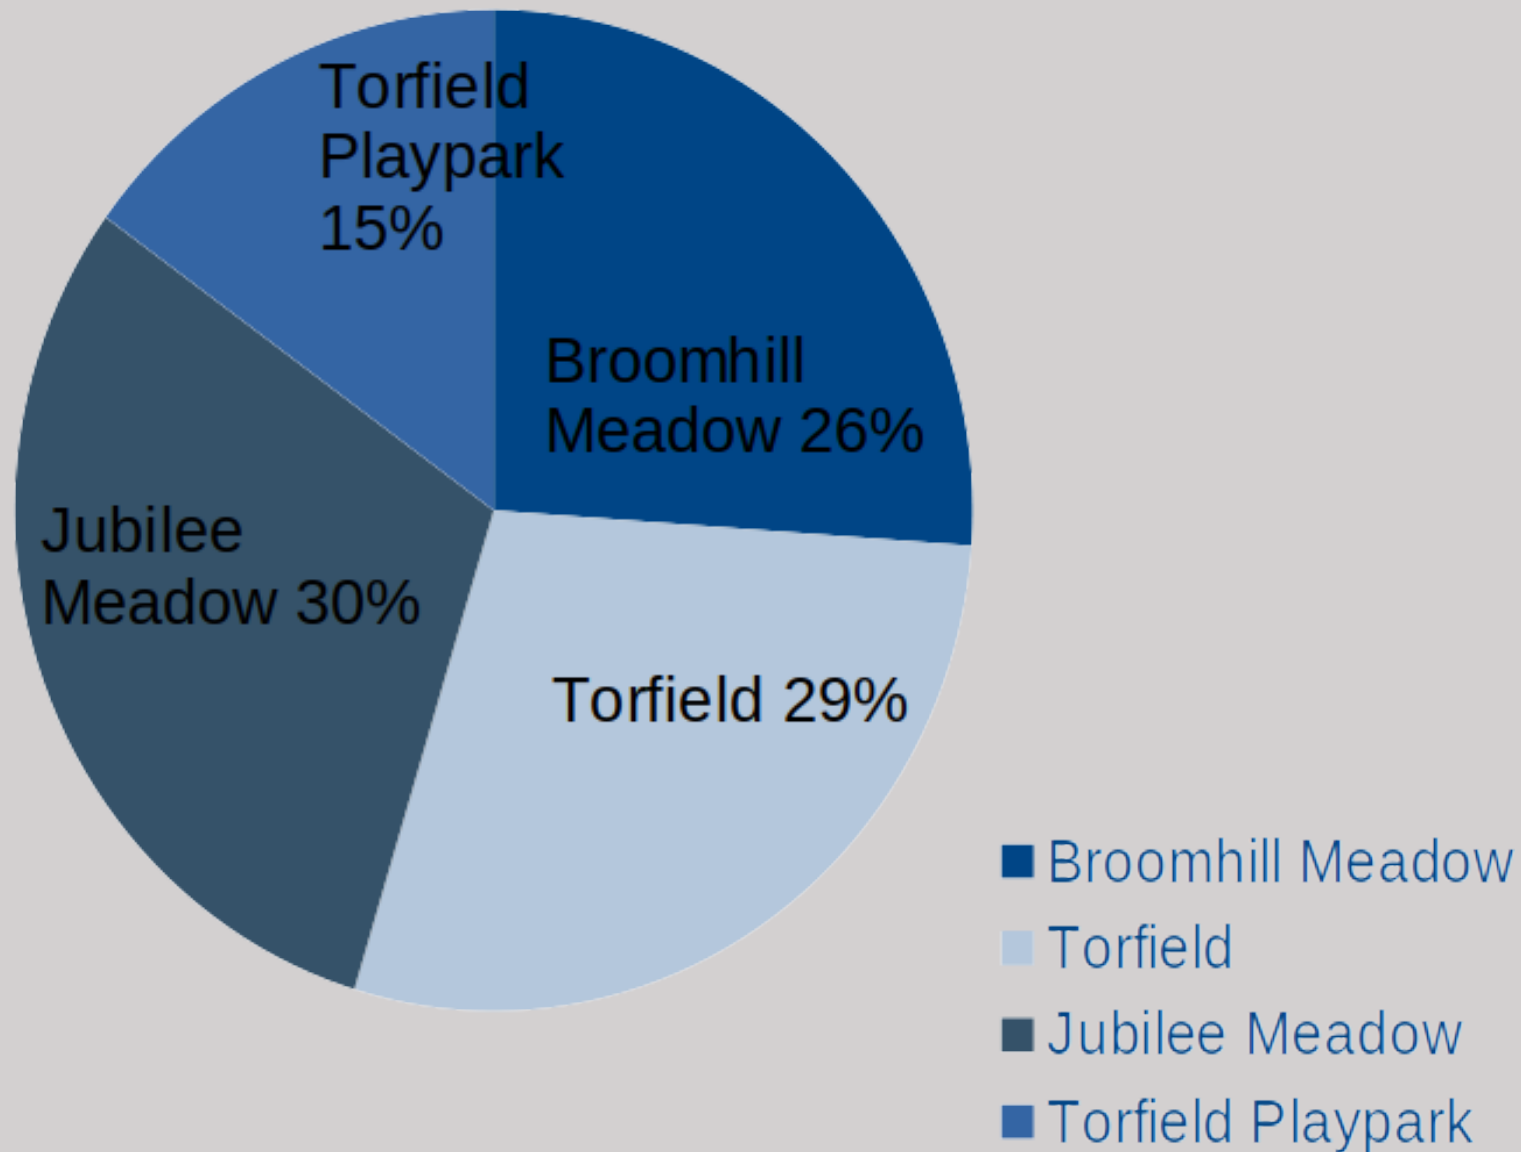

3.1.7 Do you visit any of the following?

3.1.8 Do you take your dog to these areas - (please tick)

3.1.9 How often do you visit each of these places?

Do you visit.....
DAILY.

- Broomhill Meadow
- Torfield
- Torfield Playpark
- Jubilee Meadow

Do you visit.....
WEEKLY.

- Broomhill Meadow
- Torfield
- Torfield Playpark
- Jubilee Meadow

Do you visit.....
MONTHLY.

- Broomhill Meadow
- Torfield
- Torfield Playpark
- Jubilee Meadow

Do you visit.....
Hardly Ever.