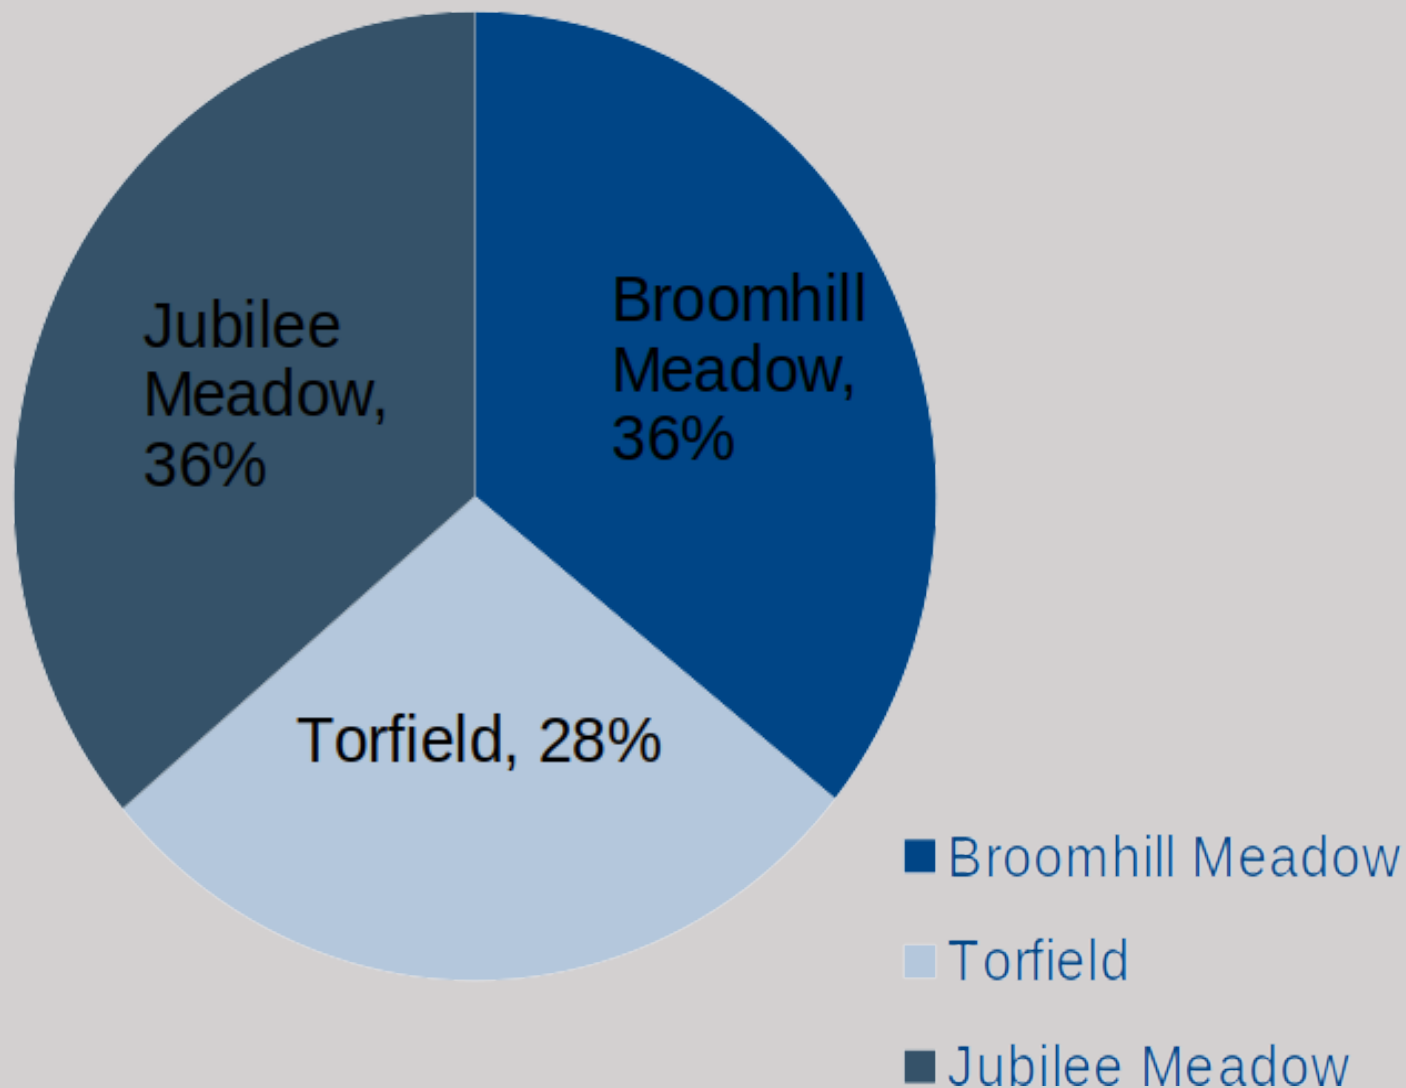

3.1.7 Do you visit any of the following?

3.1.8 Do you take your dog to these areas - (please tick)

3.1.9 How often do you visit each of these places?

Do you visit.....
DAILY.

- Broomhill Meadow
- Torfield
- Torfield Playpark
- Jubilee Meadow

Do you visit.....
WEEKLY.

- Broomhill Meadow
- Torfield
- Torfield Playpark
- Jubilee Meadow

Do you visit.....
MONTHLY.

- Broomhill Meadow
- Torfield
- Torfield Playpark
- Jubilee Meadow

Do you visit.....
Hardly Ever.