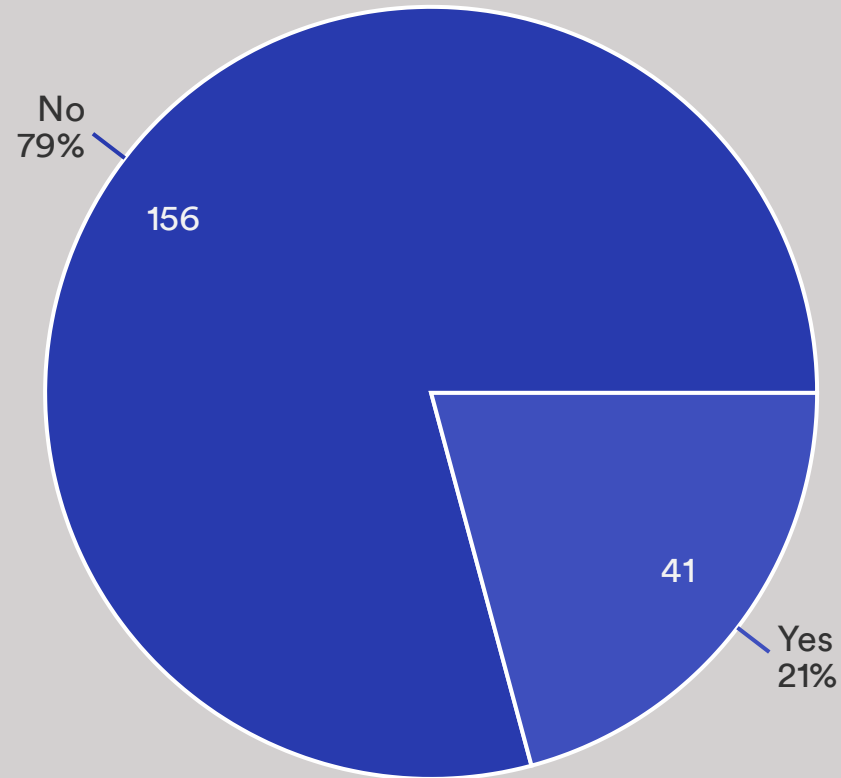

2.1.3 Would you reserve a family plot in the new Cemetery?

Data	Response	%
No	156	79%
Yes	41	21%