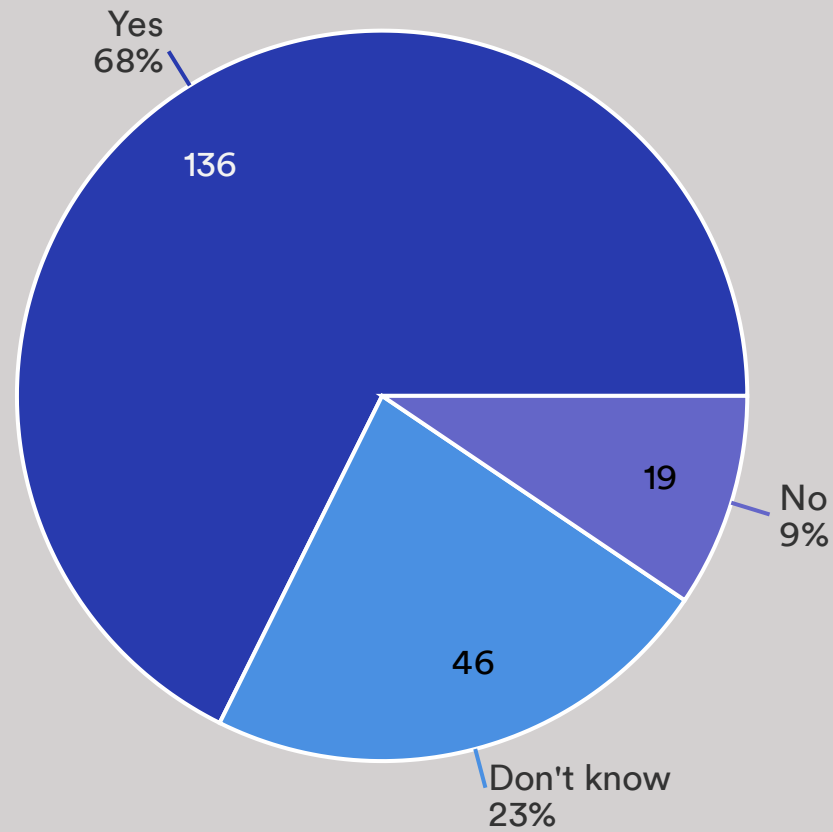

3.1.6 Would you support an additional Allotment area?

Data	Response	%
Yes	136	68%
Don't know	46	23%
No	19	9%