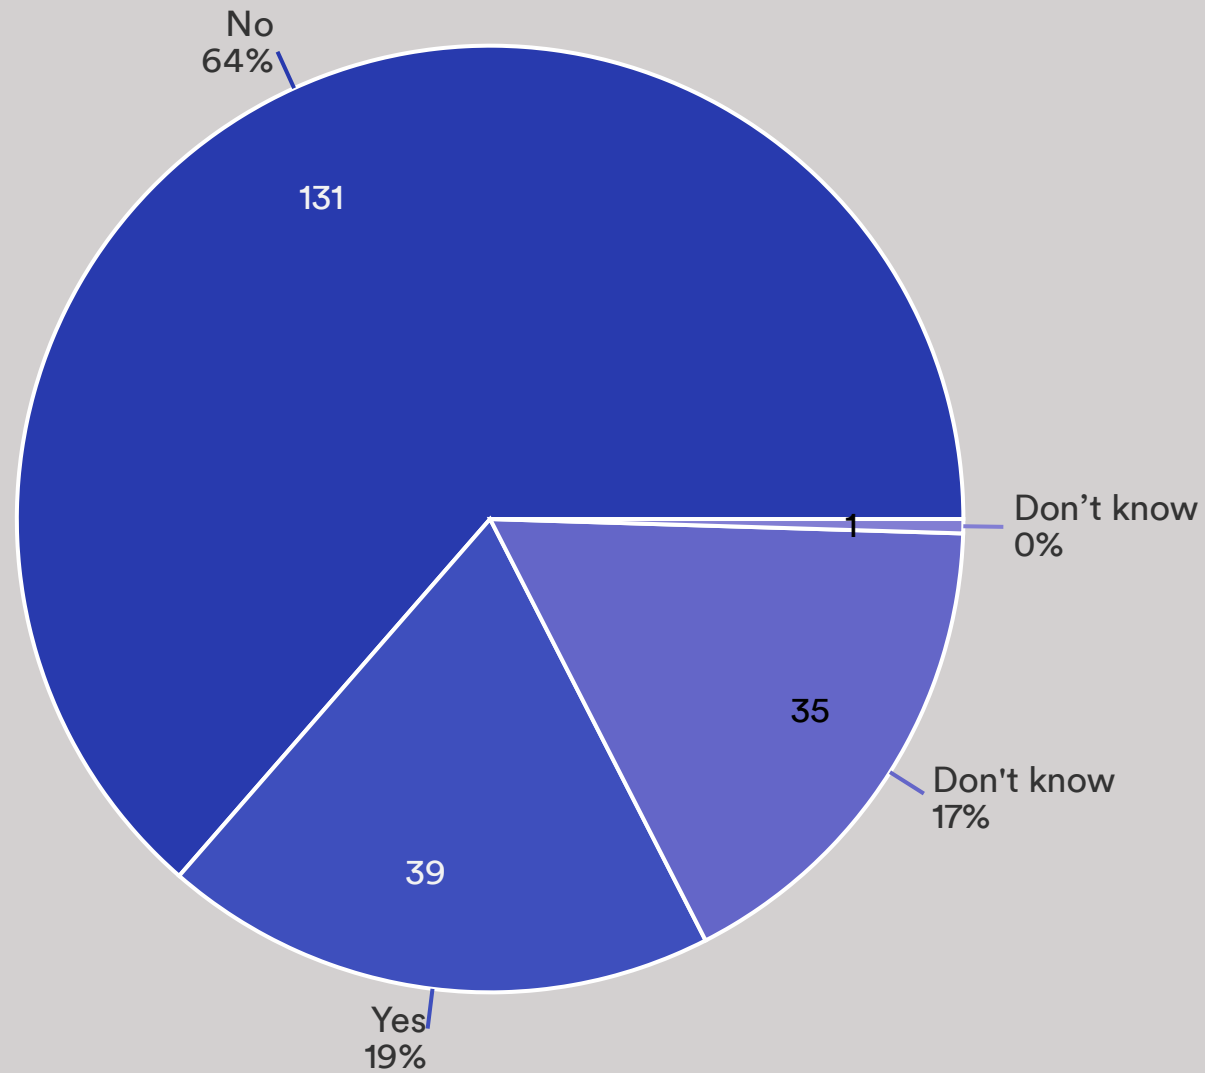

2.1.4 Would you reserve a plot for yourself?