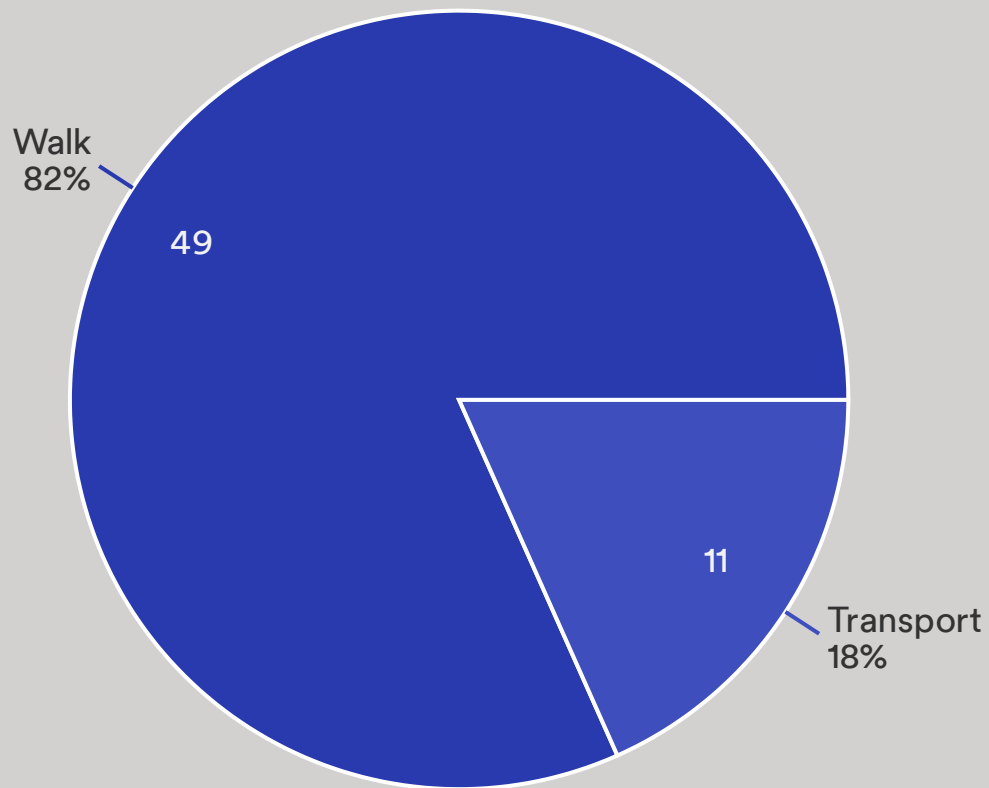

3.1.2 How do you take your children to school or the pre-school?

Data	Response	%
Walk	49	82%
Transport	11	18%