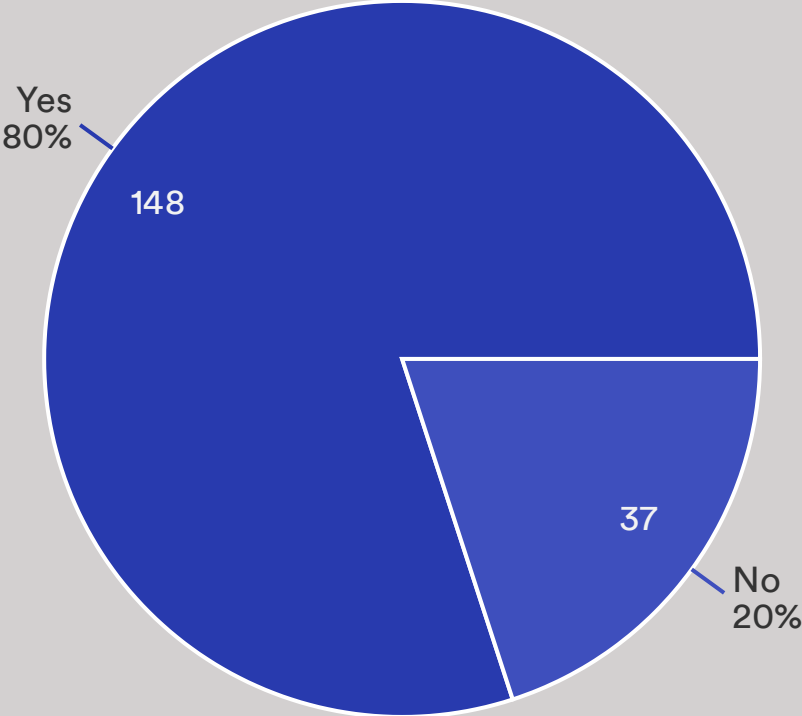

3.1.7 Do you visit any of the following?

3.1.8 Do you take your dog to these areas - (please tick)

3.1.9 How often do you visit each of these places?

Do you visit.....
DAILY.

- Broomhill Meadow
- Torfield
- Torfield Playpark
- Jubilee Meadow

Do you visit.....
WEEKLY.

- Broomhill Meadow
- Torfield
- Torfield Playpark
- Jubilee Meadow

Do you visit.....
MONTHLY.

- Broomhill Meadow
- Torfield
- Torfield Playpark
- Jubilee Meadow

Do you visit.....
Hardly Ever.

- Broomhill Meadow
- Torfield
- Torfield Playpark
- Jubilee Meadow

3.2.1a Would you like the basketball area extended to full size?

Data	Response	%
No	106	58%
Yes	77	42%

3.2.1b Would you like the basketball area to be marked out as a Netball court as well?