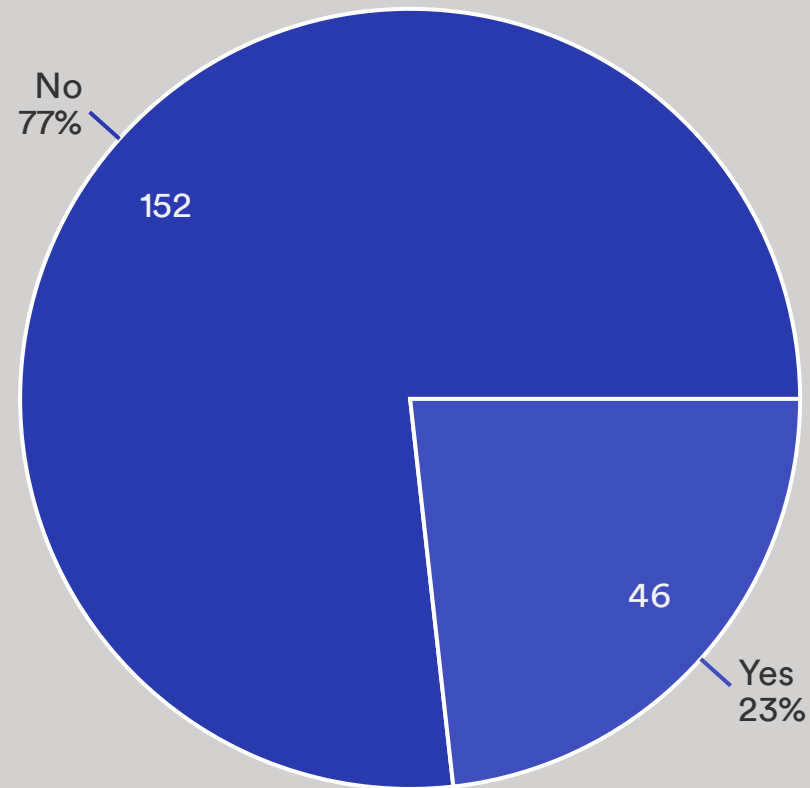

Data	Response	%
Yes	157	77%
No	46	23%

3.3f Would you like dogs to be kept on a leash in Broomhill Meadow?

Data	Response	%
No	115	57%
Yes	87	43%

3.3g Would you like to see a bespoke area for dogs off the lead in Broomhill Meadow?

Data	Response	%
No	107	54%
Yes	90	46%

Green Spaces Consultation 2021

3.3h If you have any other suggestions please write them here

64 Responses- 145 Empty

Data	Responses
No more Developments on green field sites	1
anything to enhance wildlife, trees. Keep sports in Torfield.	1
another bench, more plants	1
too many dogs and their mess	1
residents only, parking an issue	1
Only wildflowers	1
Keep as is for wildlife	1
Broomhill just torbay dog walkers, parking a problem	1
outdoor shelter/bbq, dog agility	1
Torfield for sports, Broomhill for dogs	1
Broomhill underused except by dog walkers	1
restrict Broomhill to residents	1
some dogs need to be kept on a lead	1
do not ostrasize dog owners	1
Broomhill free and enclosed for dogs	1

3.4a Would you like Jubilee Meadow to be kept exactly as it is now?

Data	Response	%
Yes	147	77%
No	45	23%

3.4b Would you like to see Jubilee Meadow as a Dog Free Zone?

Data	Response	%
No	152	77%
Yes	46	23%