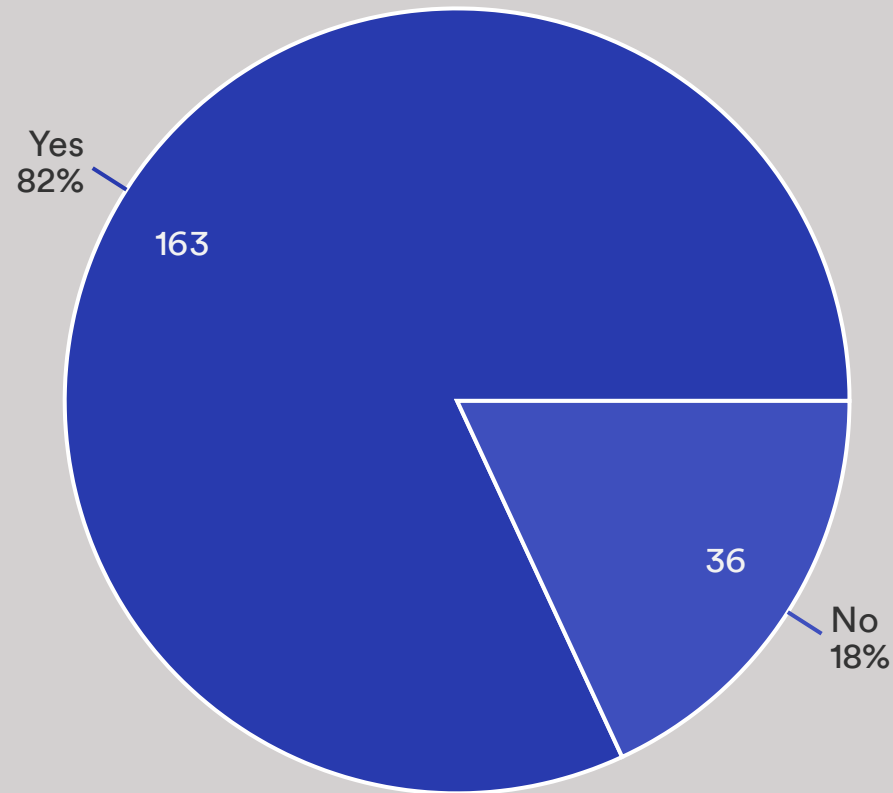

3.2.3g Out of options 2.3a to 2.3e, please tick your preferred choice.

3.2.3h Would you like to see disabled access to Torfield (the main field) improved?

Data	Response	%
Yes	4	100%
No	0	0%

3.3a Would you like to see a Community Orchard in Broomhill Meadow?

Data	Response	%
Yes	163	82%
No	36	18%

3.3b Would you like to see an avenue of Plane Trees running down the dual carriageway side of Broomhill?

Data	Response	%
Yes	140	72%
No	55	28%

3.3c Would you like to see an all weather natural track around Broomhill Meadow for runners, walkers and dog walkers?