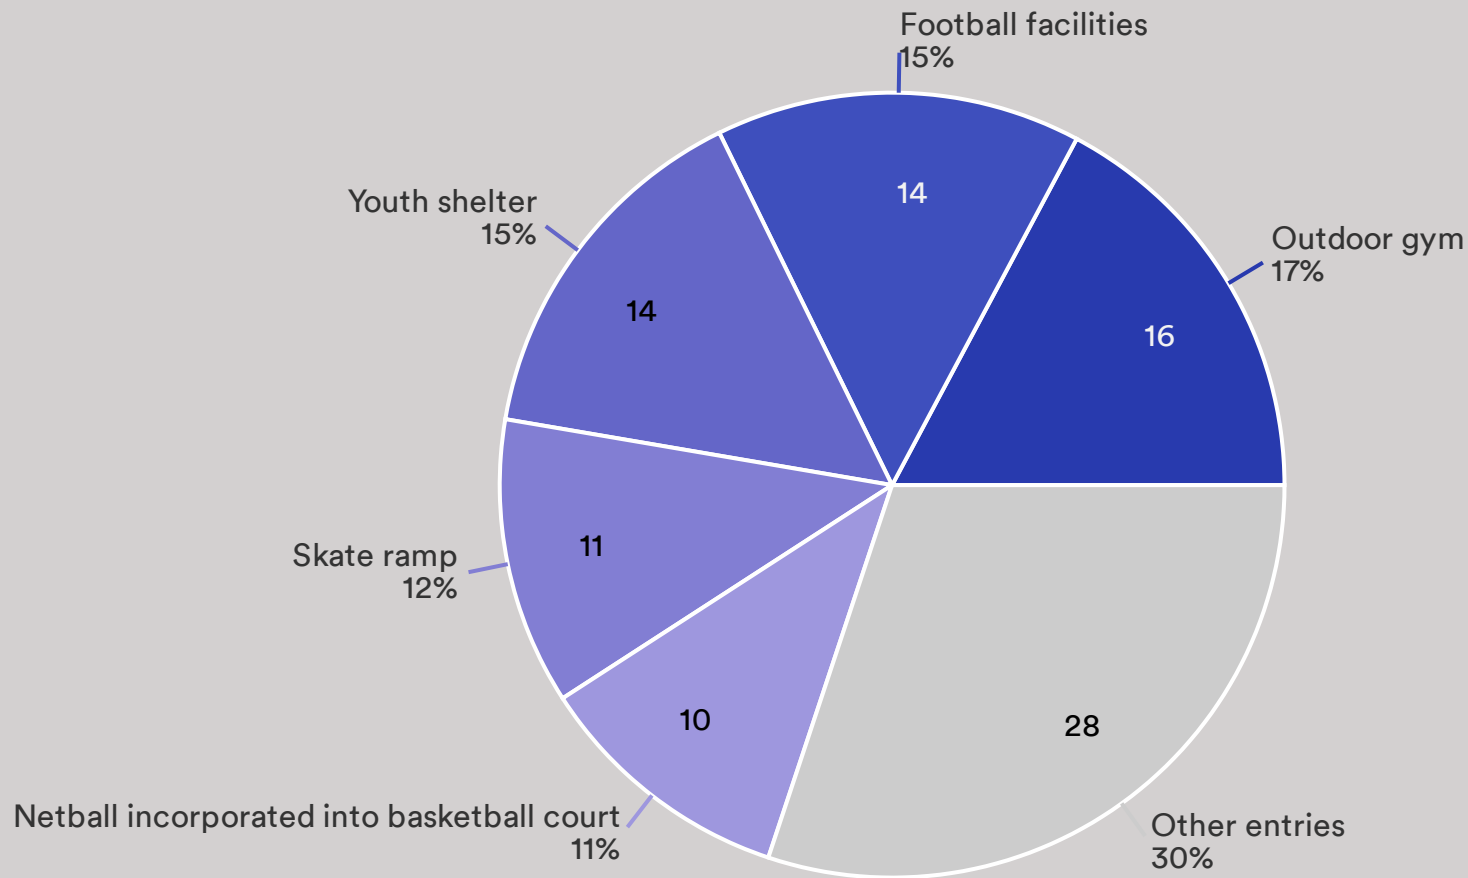

What things would make Marldon an even better place to live?.

Data	Responses
Football pitch	2
Plant more trees and colourful flowers around meadow	1
Development of youth places	1
public transport, swimming pool	1
more public transport to more locations, billards table in village hall. Practice pitch and putt	1
better bus route	1
A few more activities for us youngsters	1
More crossings for children	1
Improved road safety at school times	1
Skate ramp	1
Better outdoor sport facilities	1

What facilities would you like to see available in Marldon for young people (not forgetting that some of these will be used by the adults as well)? Choose up to five options:

93 Responses- 179 Empty