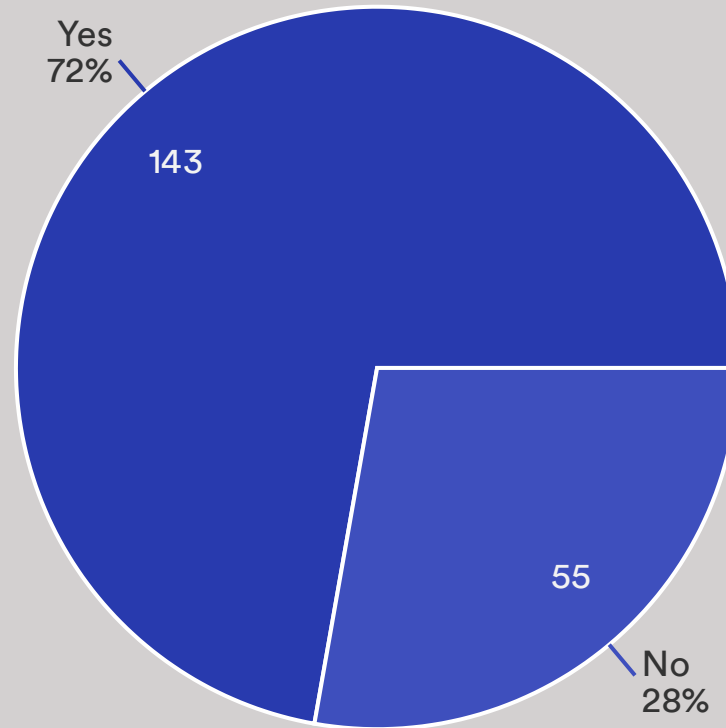

3.3c Would you like to see an all weather natural track around Broomhill Meadow for runners, walkers and dog walkers?

Data	Response	%
Yes	143	72%
No	55	28%