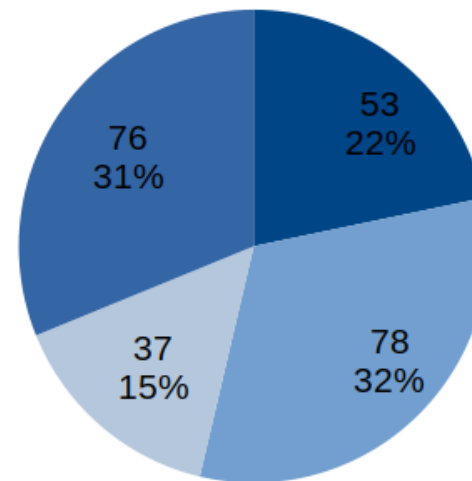

3.1.7 Do you visit any of the following?

3.1.8 Do you take your dog to these areas - (please tick)

3.1.9 How often do you visit each of these places?

Do you visit.....
DAILY.

- Broomhill Meadow
- Torfield
- Torfield Playpark
- Jubilee Meadow

Do you visit.....
WEEKLY.

- Broomhill Meadow
- Torfield
- Torfield Playpark
- Jubilee Meadow

Do you visit.....
MONTHLY.

- Broomhill Meadow
- Torfield
- Torfield Playpark
- Jubilee Meadow

Do you visit.....
Hardly Ever.