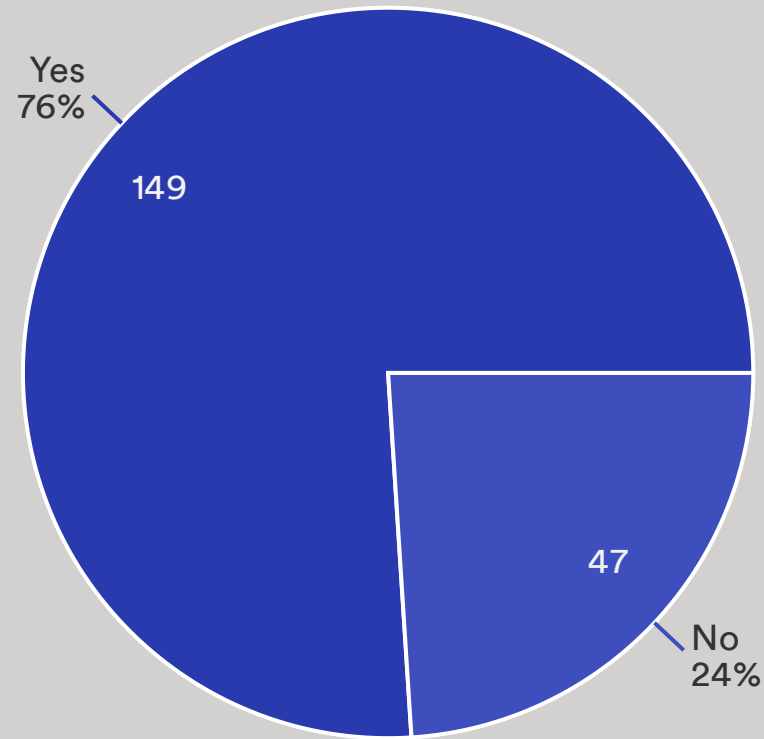

3.2.c Would you like to see a 5-A-Side football pitch marked out for Walking Football and training for Jnr. Football?

Data	Response	%
Yes	149	76%
No	47	24%