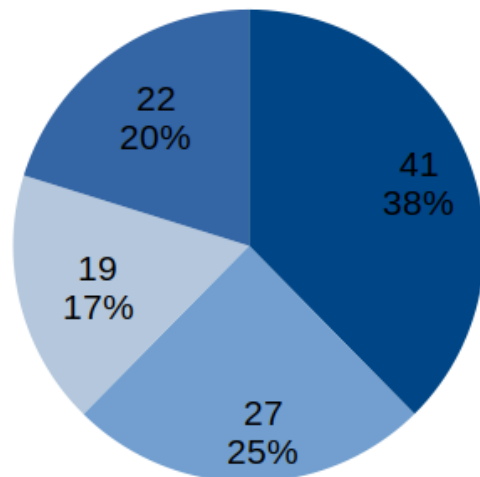

3.1.7 Do you visit any of the following?

3.1.8 Do you take your dog to these areas - (please tick)

3.1.9 How often do you visit each of these places?

Do you visit.....
DAILY.

- Broomhill Meadow
- Torfield
- Torfield Playpark
- Jubilee Meadow

Do you visit.....
WEEKLY.

- Broomhill Meadow
- Torfield
- Torfield Playpark
- Jubilee Meadow

Do you visit.....
MONTHLY.

- Broomhill Meadow
- Torfield
- Torfield Playpark
- Jubilee Meadow

Do you visit.....
Hardly Ever.