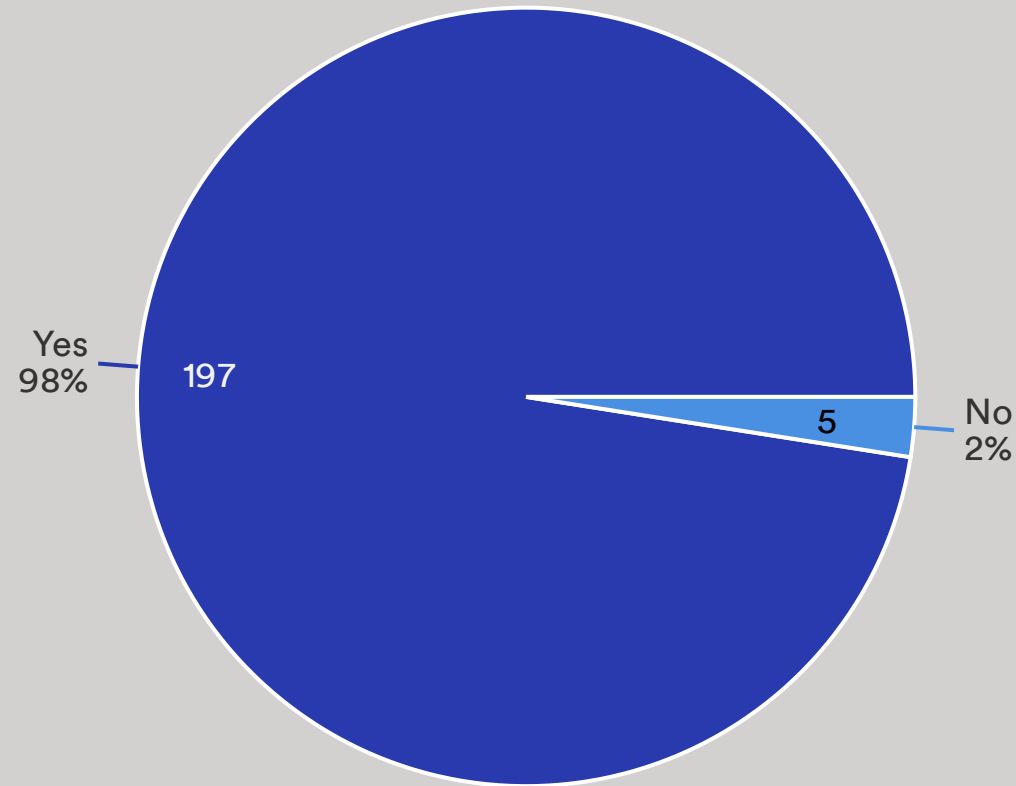

2.1.3 Would you reserve a family plot in the new Cemetery?

Data	Response	%
No	156	79%
Yes	41	21%

2.1.4 Would you reserve a plot for yourself?

2.1.5 Would you support re-wilding areas within the Cemetery?

Data	Response	%
Yes	145	71%
Don't know	31	15%
No	27	13%

2.1.6 Would you support a manicured Cemetery?

Data	Response	%
Yes	87	43%
Don't know	60	29%
No	57	28%

2.1.7 Would you support a memorial section (for ashes)?