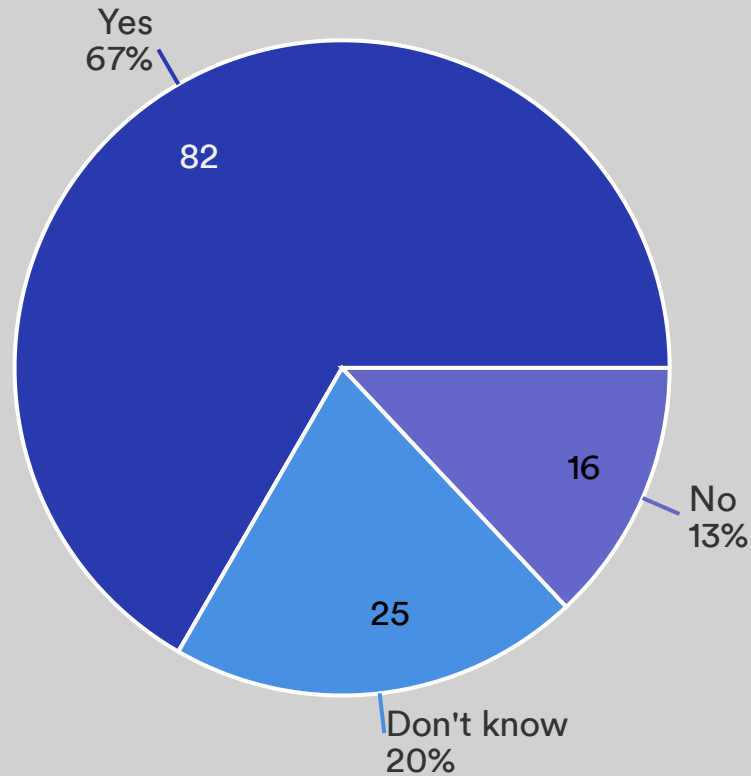

3.1.5 If your answer is yes to 3.1.4, would you like to see a community cafe in the hub?

Data	Response	%
Yes	82	67%
Don't know	25	20%
No	16	13%