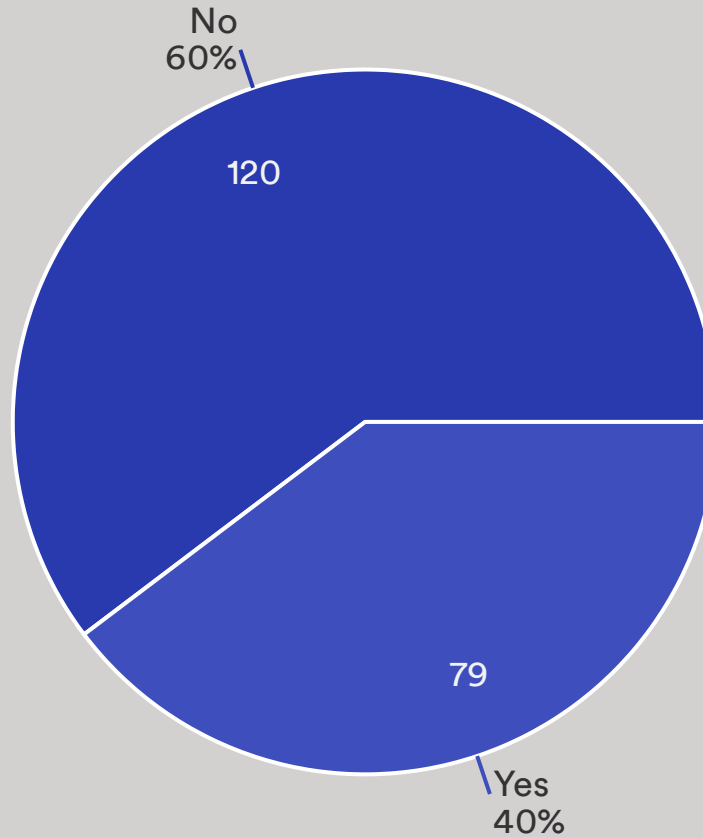

Data	Response	%
Yes	163	82%
No	36	18%

3.3b Would you like to see an avenue of Plane Trees running down the dual carriageway side of Broomhill?

Data	Response	%
Yes	140	72%
No	55	28%

3.3c Would you like to see an all weather natural track around Broomhill Meadow for runners, walkers and dog walkers?

Data	Response	%
Yes	143	72%
No	55	28%

3.3d Would you like to see outdoor gym equipment behind the hedge separating the two sections of Broomhill Meadow?

Data	Response	%
No	120	60%
Yes	79	40%

3.3e Would you like to see a picnic area within a wild flower meadow in Broomhill Meadow?