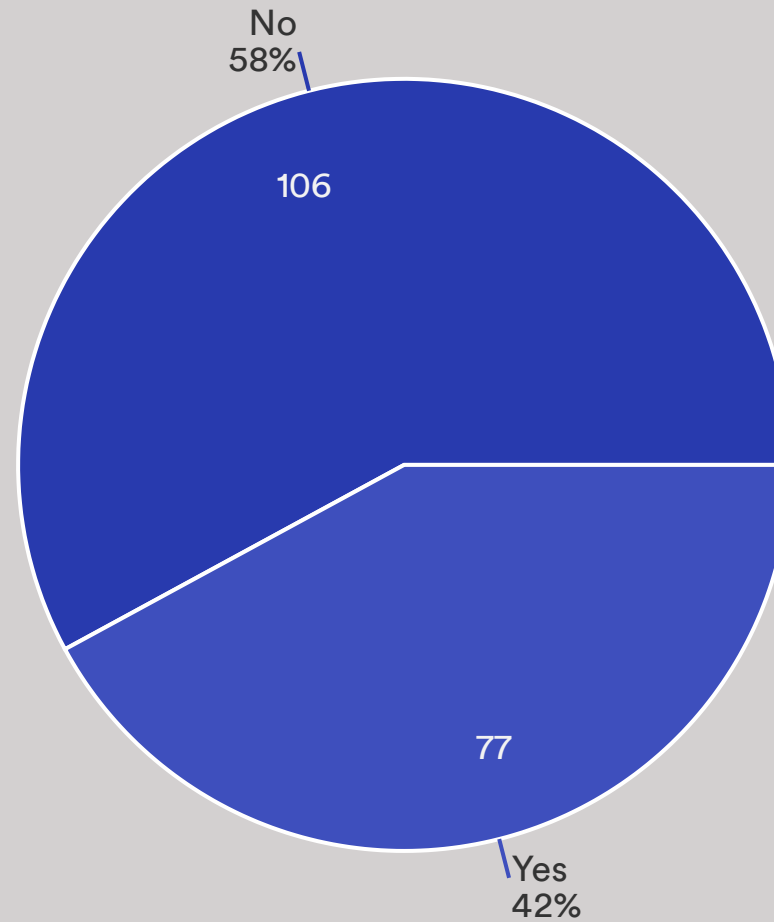

3.1.7 Do you visit any of the following?

3.1.8 Do you take your dog to these areas - (please tick)

3.1.9 How often do you visit each of these places?

Do you visit.....
DAILY.

- Broomhill Meadow
- Torfield
- Torfield Playpark
- Jubilee Meadow

Do you visit.....
WEEKLY.

- Broomhill Meadow
- Torfield
- Torfield Playpark
- Jubilee Meadow

Do you visit.....
MONTHLY.

- Broomhill Meadow
- Torfield
- Torfield Playpark
- Jubilee Meadow

Do you visit.....
Hardly Ever.

- Broomhill Meadow
- Torfield
- Torfield Playpark
- Jubilee Meadow

3.2.1a Would you like the basketball area extended to full size?

Data	Response	%
No	106	58%
Yes	77	42%

3.2.1b Would you like the basketball area to be marked out as a Netball court as well?