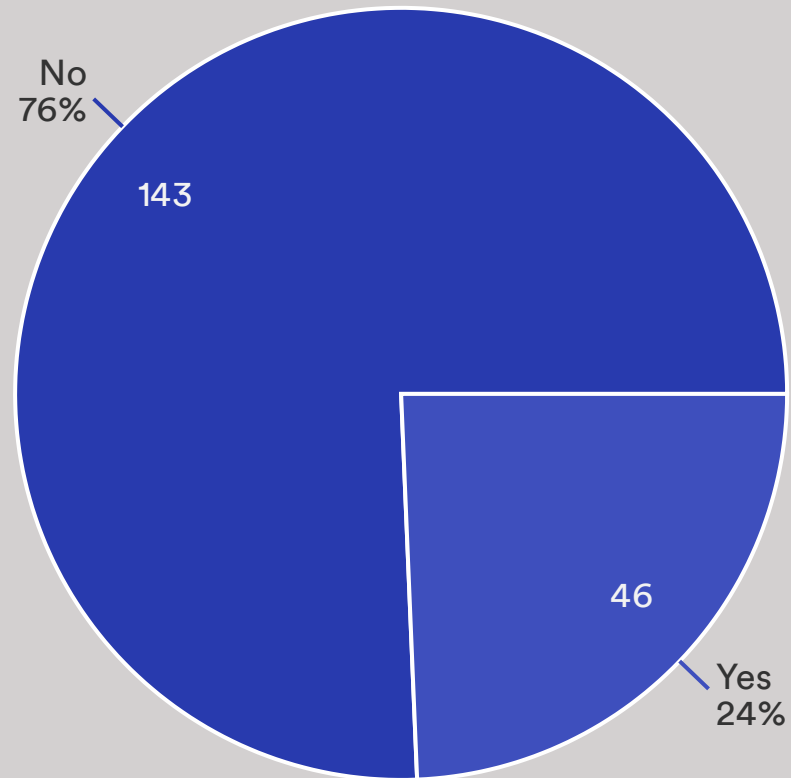

3.4c Would you like to see dogs restricted to certain times of the year?

Data	Response	%
No	143	76%
Yes	46	24%