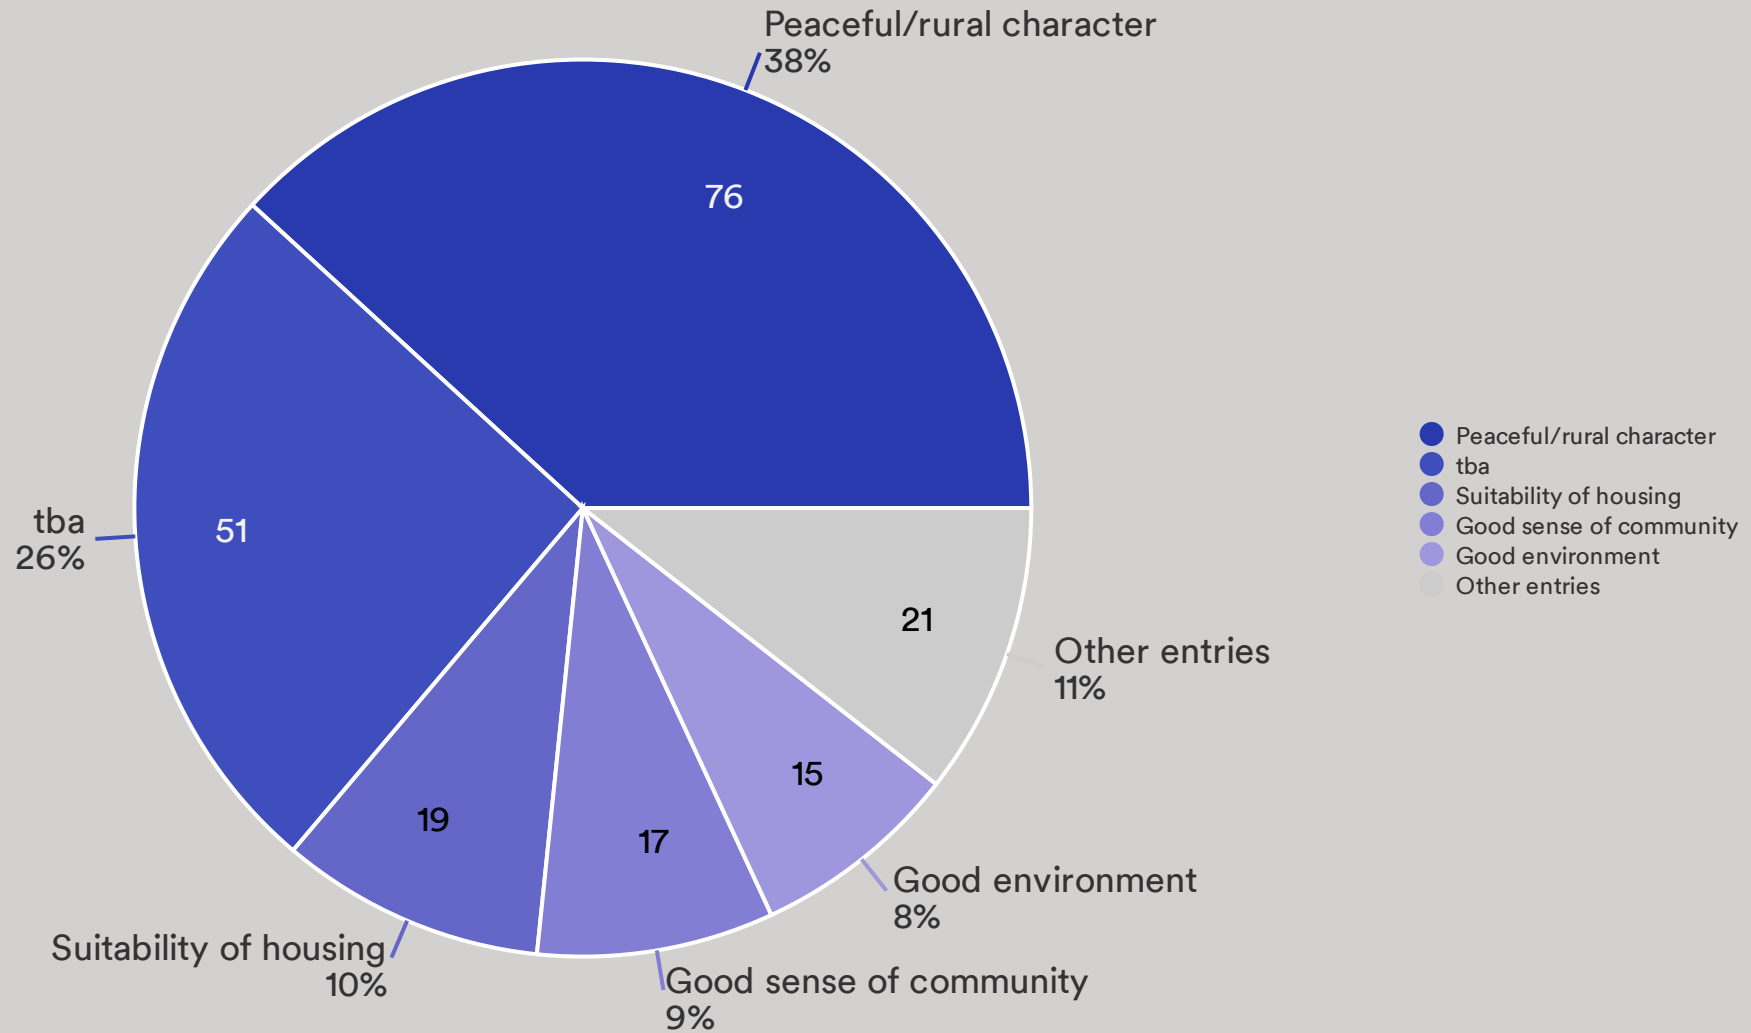

Green Spaces Consultation 2021

Marldon Parish Council

1.1.1 How long have you lived in the Parish?

1.1.2 Which of the following attracted you to the Parish or most makes you want to stay here?

1.1.3 Is your home?