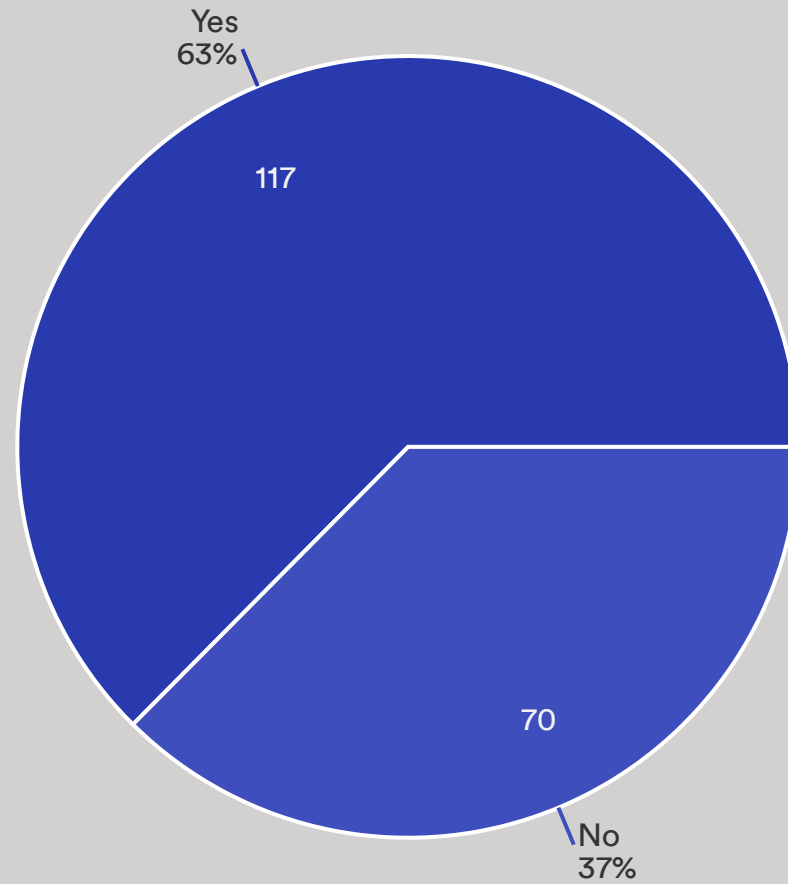

- Broomhill Meadow
- Torfield
- Torfield Playpark
- Jubilee Meadow

3.2.1a Would you like the basketball area extended to full size?

Data	Response	%
No	106	58%
Yes	77	42%

3.2.1b Would you like the basketball area to be marked out as a Netball court as well?

Data	Response	%
Yes	148	80%
No	37	20%

3.2.c Would you like to see a 5-A-Side football pitch marked out for Walking Football and training for Jnr. Football?

Data	Response	%
Yes	149	76%
No	47	24%

3.2.3d Would you like to see a Short Tennis (grass) Court marked out with retractable posts for nets?

Data	Response	%
Yes	121	64%
No	67	36%

3.2.3e Would you like to see Outside Gym Equipment erected in Torfield?

Data	Response	%
Yes	120	61%
No	77	39%

3.2.3f Would you like to see sports areas fenced off?

Data	Response	%
Yes	117	63%
No	70	37%