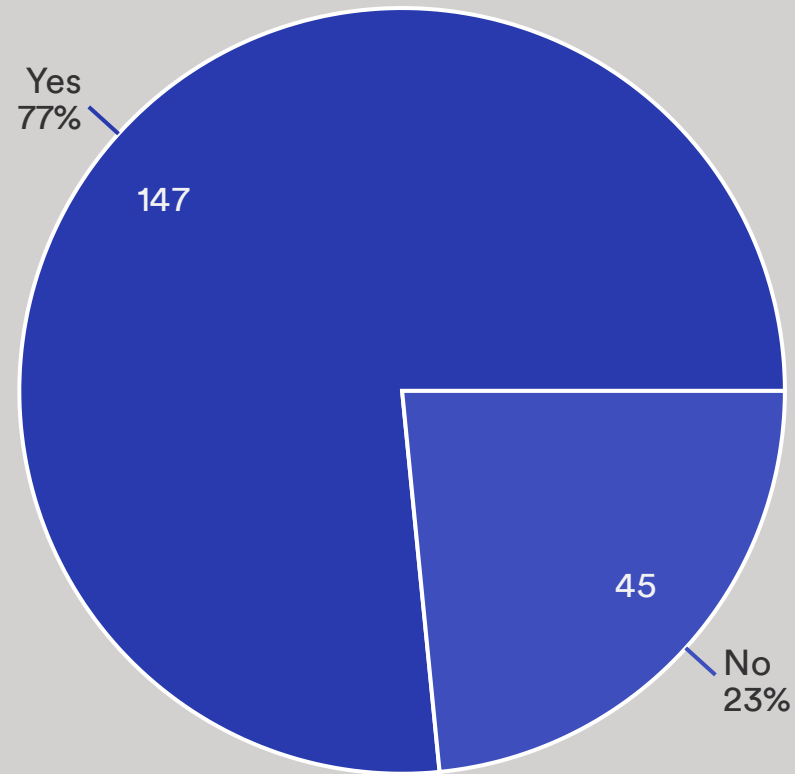

Data	Response	%
Yes	157	77%
No	46	23%

3.3f Would you like dogs to be kept on a leash in Broomhill Meadow?

Data	Response	%
No	115	57%
Yes	87	43%

3.3g Would you like to see a bespoke area for dogs off the lead in Broomhill Meadow?

Data	Response	%
No	107	54%
Yes	90	46%

Green Spaces Consultation 2021

3.3h If you have any other suggestions please write them here

64 Responses- 145 Empty

Data	Responses
No more Developments on green field sites	1
anything to enhance wildlife, trees. Keep sports in Torfield.	1
another bench, more plants	1
too many dogs and their mess	1
residents only, parking an issue	1
Only wildflowers	1
Keep as is for wildlife	1
Broomhill just torbay dog walkers, parking a problem	1
outdoor shelter/bbq, dog agility	1
Torfield for sports, Broomhill for dogs	1
Broomhill underused except by dog walkers	1
restrict Broomhill to residents	1
some dogs need to be kept on a lead	1
do not ostrasize dog owners	1
Broomhill free and enclosed for dogs	1

3.4a Would you like Jubilee Meadow to be kept exactly as it is now?

Data	Response	%
Yes	147	77%
No	45	23%

3.4b Would you like to see Jubilee Meadow as a Dog Free Zone?

Data	Response	%
No	152	77%
Yes	46	23%