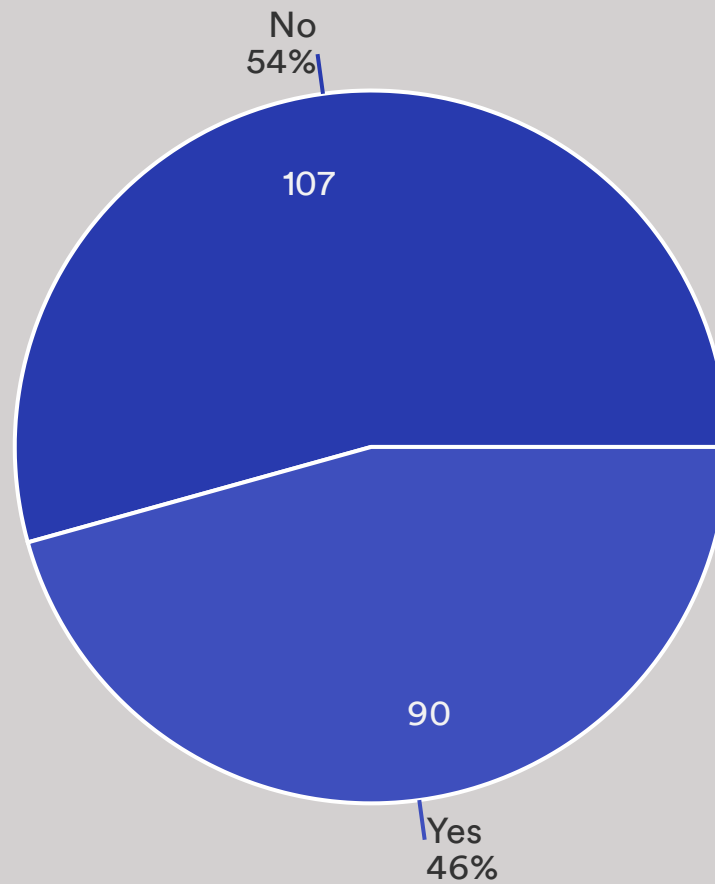

Data	Response	%
Yes	163	82%
No	36	18%

3.3b Would you like to see an avenue of Plane Trees running down the dual carriageway side of Broomhill?

Data	Response	%
Yes	140	72%
No	55	28%

3.3c Would you like to see an all weather natural track around Broomhill Meadow for runners, walkers and dog walkers?

Data	Response	%
Yes	143	72%
No	55	28%

3.3d Would you like to see outdoor gym equipment behind the hedge separating the two sections of Broomhill Meadow?

Data	Response	%
No	120	60%
Yes	79	40%

3.3e Would you like to see a picnic area within a wild flower meadow in Broomhill Meadow?

Data	Response	%
Yes	157	77%
No	46	23%

3.3f Would you like dogs to be kept on a leash in Broomhill Meadow?

Data	Response	%
No	115	57%
Yes	87	43%

3.3g Would you like to see a bespoke area for dogs off the lead in Broomhill Meadow?