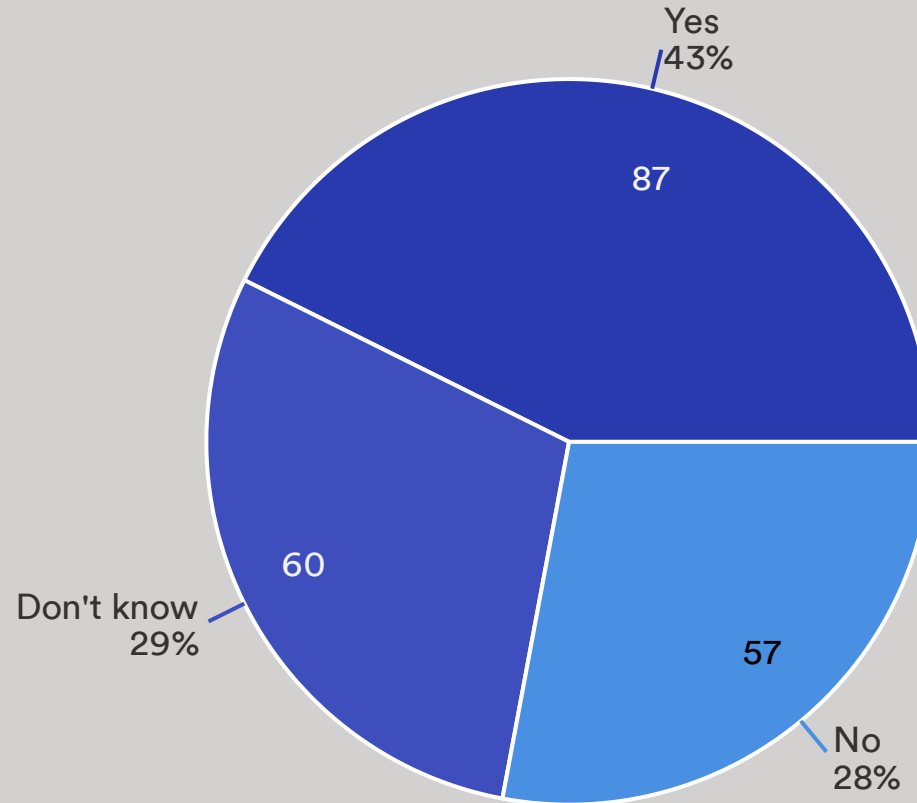

2.1.3 Would you reserve a family plot in the new Cemetery?

Data	Response	%
No	156	79%
Yes	41	21%

2.1.4 Would you reserve a plot for yourself?

2.1.5 Would you support re-wilding areas within the Cemetery?

Data	Response	%
Yes	145	71%
Don't know	31	15%
No	27	13%

2.1.6 Would you support a manicured Cemetery?

Data	Response	%
Yes	87	43%
Don't know	60	29%
No	57	28%

2.1.7 Would you support a memorial section (for ashes)?