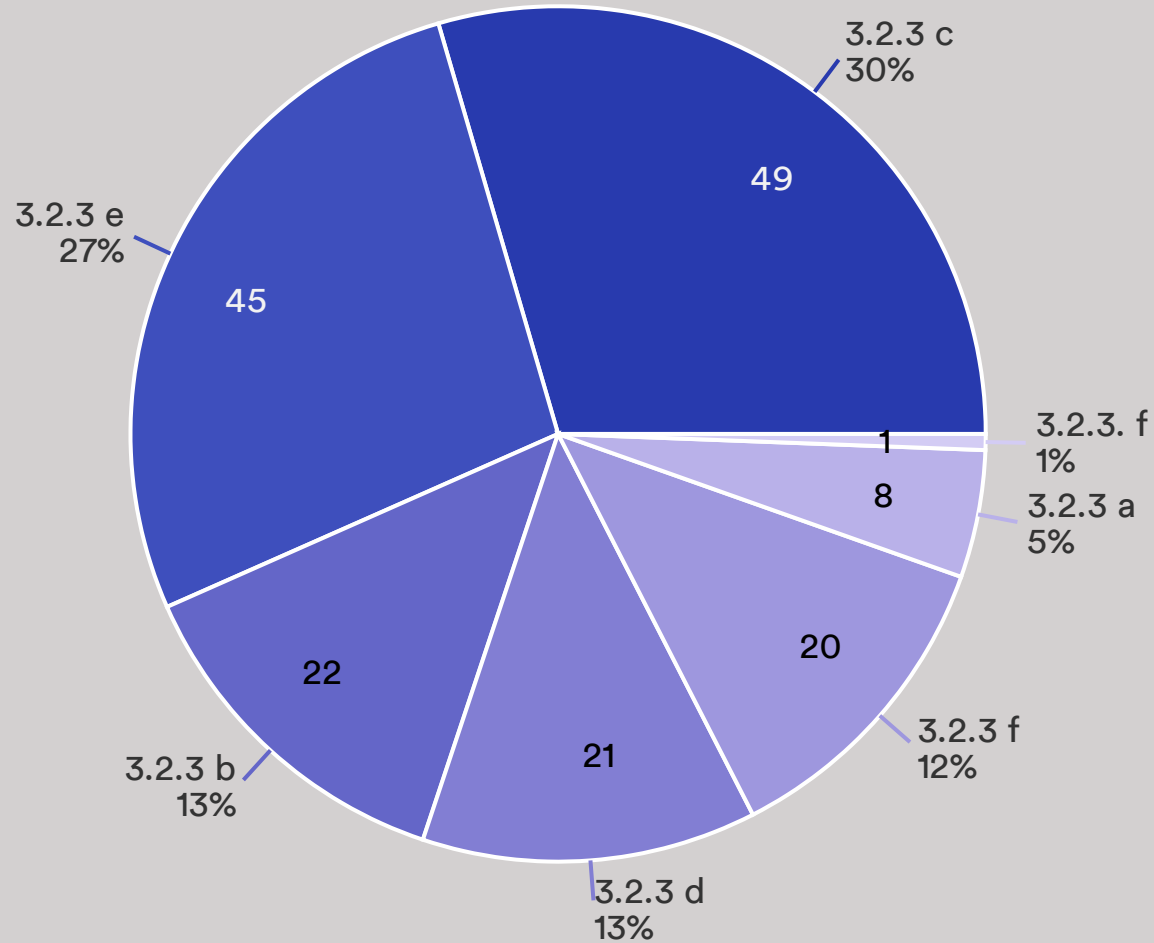

3.2.3g Out of options 2.3a to 2.3e, please tick your preferred choice.