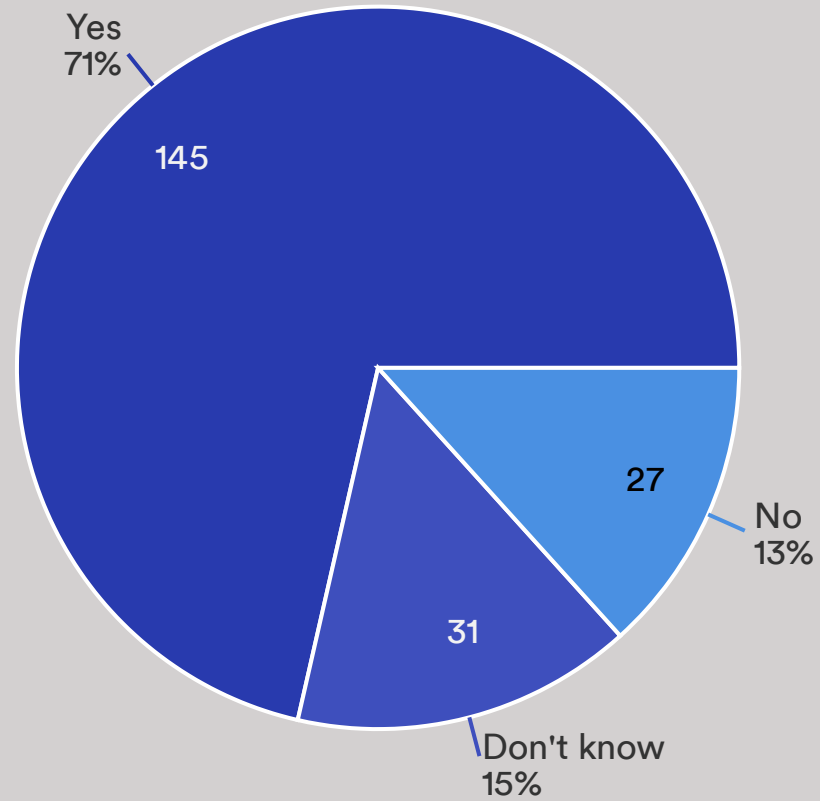

2.1.3 Would you reserve a family plot in the new Cemetery?

Data	Response	%
No	156	79%
Yes	41	21%

2.1.4 Would you reserve a plot for yourself?

2.1.5 Would you support re-wilding areas within the Cemetery?

Data	Response	%
Yes	145	71%
Don't know	31	15%
No	27	13%

2.1.6 Would you support a manicured Cemetery?

Data	Response	%
Yes	87	43%
Don't know	60	29%
No	57	28%

2.1.7 Would you support a memorial section (for ashes)?