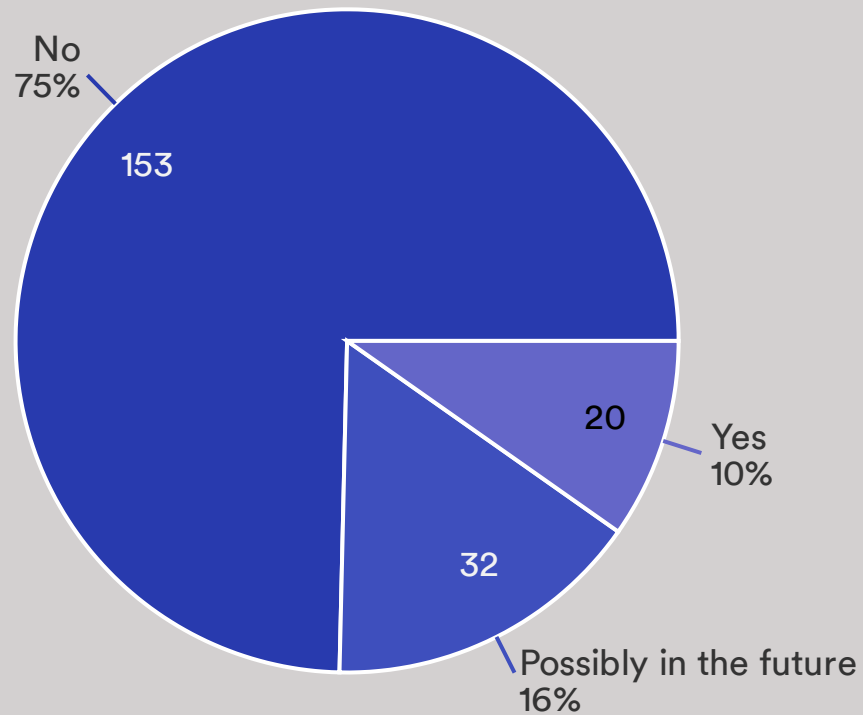

Green Spaces Consultation 2021

Marldon Parish Council

1.1.1 How long have you lived in the Parish?

1.1.2 Which of the following attracted you to the Parish or most makes you want to stay here?

1.1.3 Is your home?

Data	Response	%
Owner Occupied	195	95%
Rented Association	8	4%
Rented Private	3	1%

1.1.4 Do you expect to move within the next 10 years?

Data	Response	%
No	139	67%
Don't know	48	23%
Yes	20	10%

1.1.5 Do you have an elderly, disabled, or dependent relative living with you or might need to come and live with you?