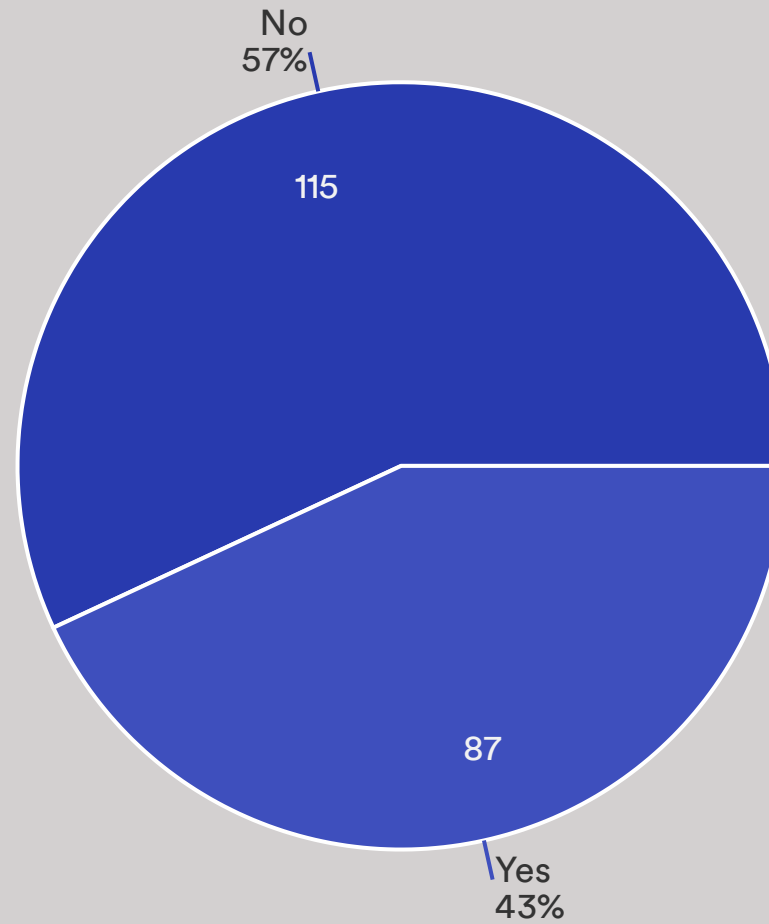

Data	Response	%
Yes	163	82%
No	36	18%

3.3b Would you like to see an avenue of Plane Trees running down the dual carriageway side of Broomhill?

Data	Response	%
Yes	140	72%
No	55	28%

3.3c Would you like to see an all weather natural track around Broomhill Meadow for runners, walkers and dog walkers?

Data	Response	%
Yes	143	72%
No	55	28%

3.3d Would you like to see outdoor gym equipment behind the hedge separating the two sections of Broomhill Meadow?

Data	Response	%
No	120	60%
Yes	79	40%

3.3e Would you like to see a picnic area within a wild flower meadow in Broomhill Meadow?

Data	Response	%
Yes	157	77%
No	46	23%

3.3f Would you like dogs to be kept on a leash in Broomhill Meadow?

Data	Response	%
No	115	57%
Yes	87	43%

3.3g Would you like to see a bespoke area for dogs off the lead in Broomhill Meadow?