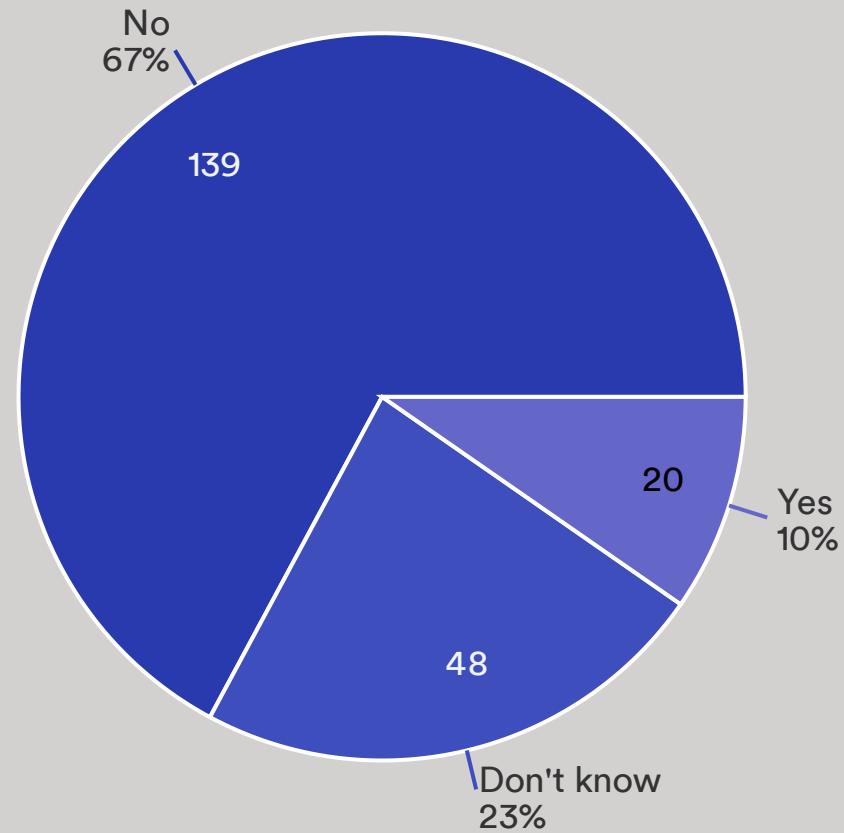

Green Spaces Consultation 2021

Marldon Parish Council

1.1.1 How long have you lived in the Parish?

1.1.2 Which of the following attracted you to the Parish or most makes you want to stay here?

1.1.3 Is your home?

Data	Response	%
Owner Occupied	195	95%
Rented Association	8	4%
Rented Private	3	1%

1.1.4 Do you expect to move within the next 10 years?

Data	Response	%
No	139	67%
Don't know	48	23%
Yes	20	10%

1.1.5 Do you have an elderly, disabled, or dependent relative living with you or might need to come and live with you?